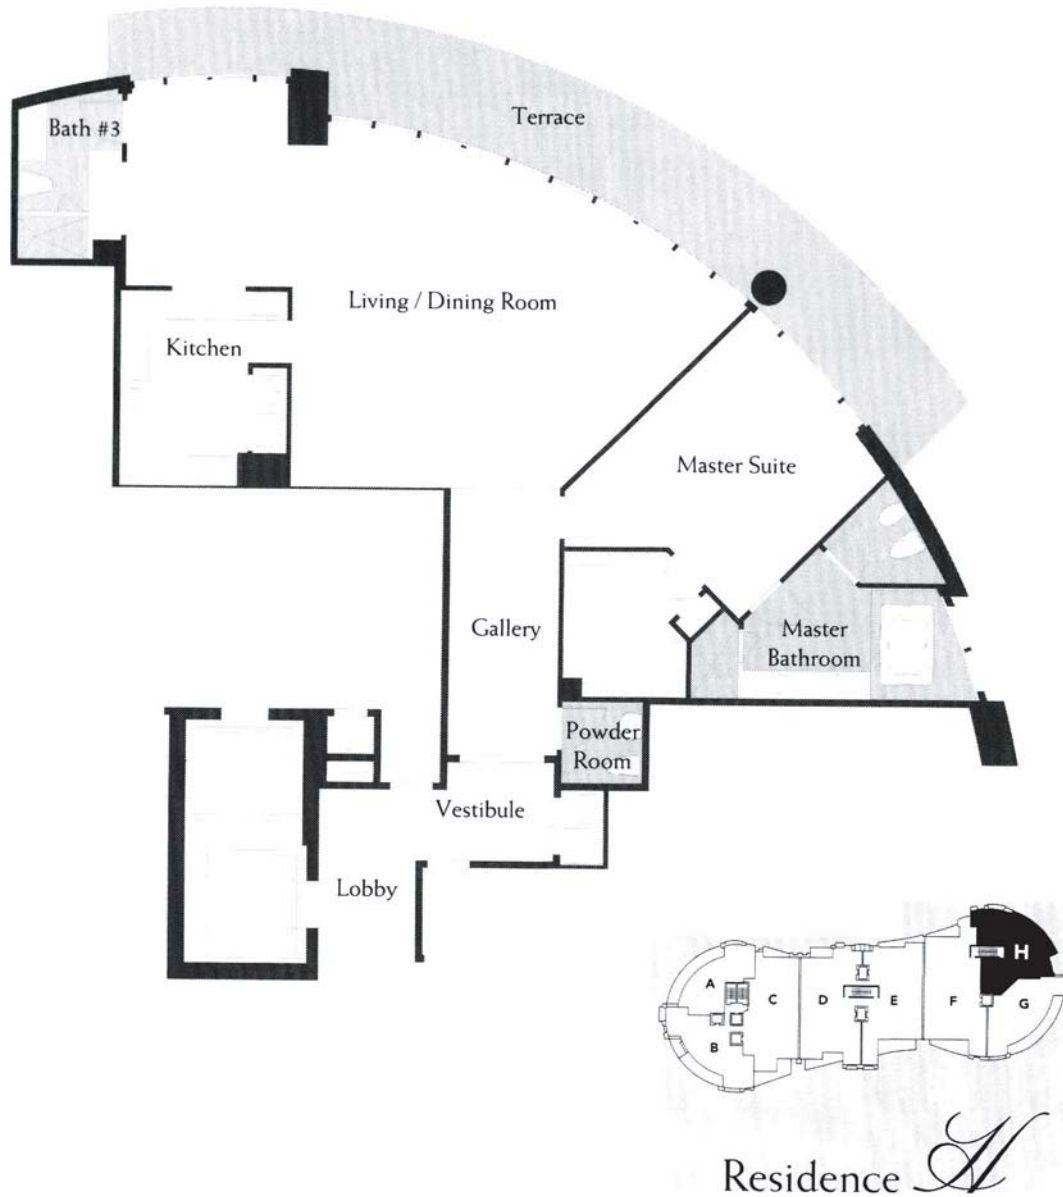

# Bath Club

1 Bedroom / 2 1/2 Baths

Interior	1,904 Sq. Ft.	176.90 Sq. M.
Terrace	470 Sq. Ft.	44.00 Sq. M.
<b>Total Residence</b>	<b>2,374 Sq. Ft.</b>	<b>220.90 Sq. M.</b>