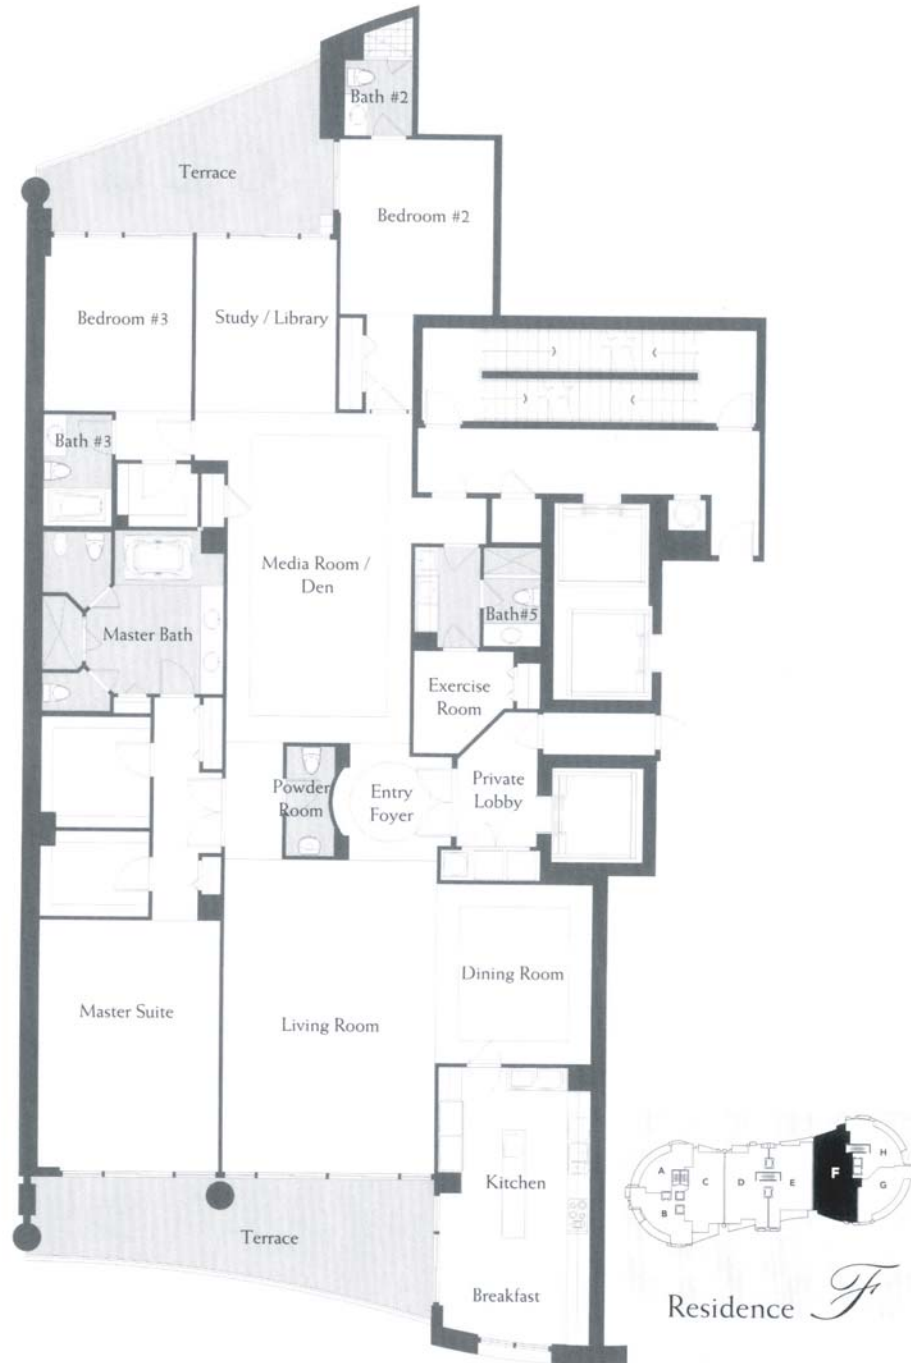

# Bath Club

3 Bedrooms / Media Room-Den / Study / Exercise Room / 4 1/2 Baths

Interior	4,135 Sq. Ft.	384.15 Sq. M.
Terrace	594 Sq. Ft.	55.18 Sq. M.
<b>Total Residence</b>	<b>4,729 Sq. Ft.</b>	<b>439.33 Sq. M.</b>