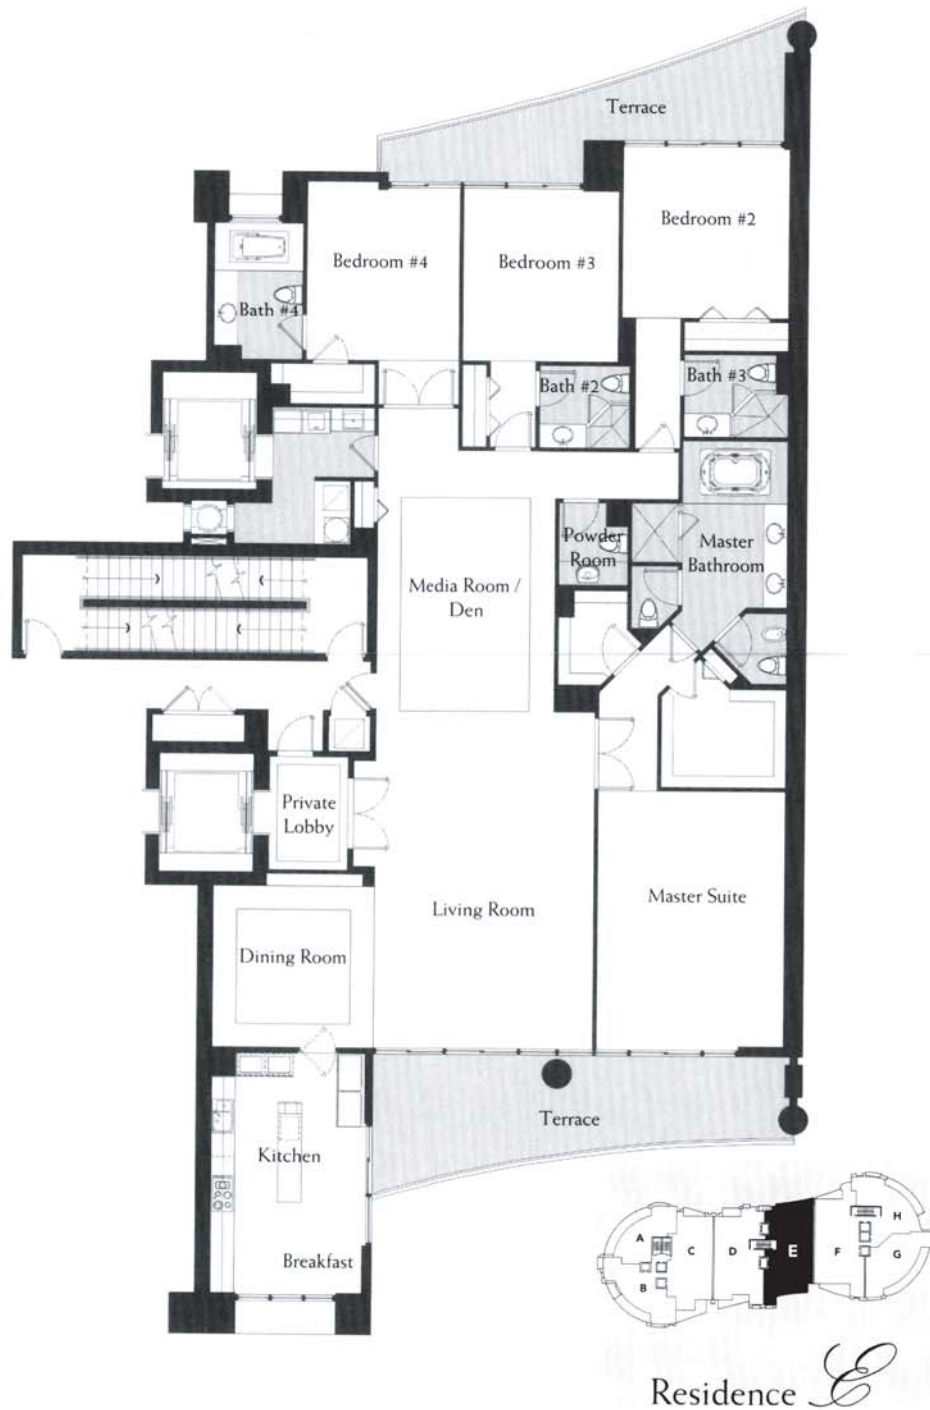

Bath Club

Residence *ℰ*

4 Bedrooms / Media Room-Den / 4 1/2 Baths

Interior	3,807 Sq. Ft.	353.68 Sq. M.
Terrace	551 Sq. Ft.	51.19 Sq. M.
Total Residence	4,358 Sq. Ft.	404.87 Sq. M.