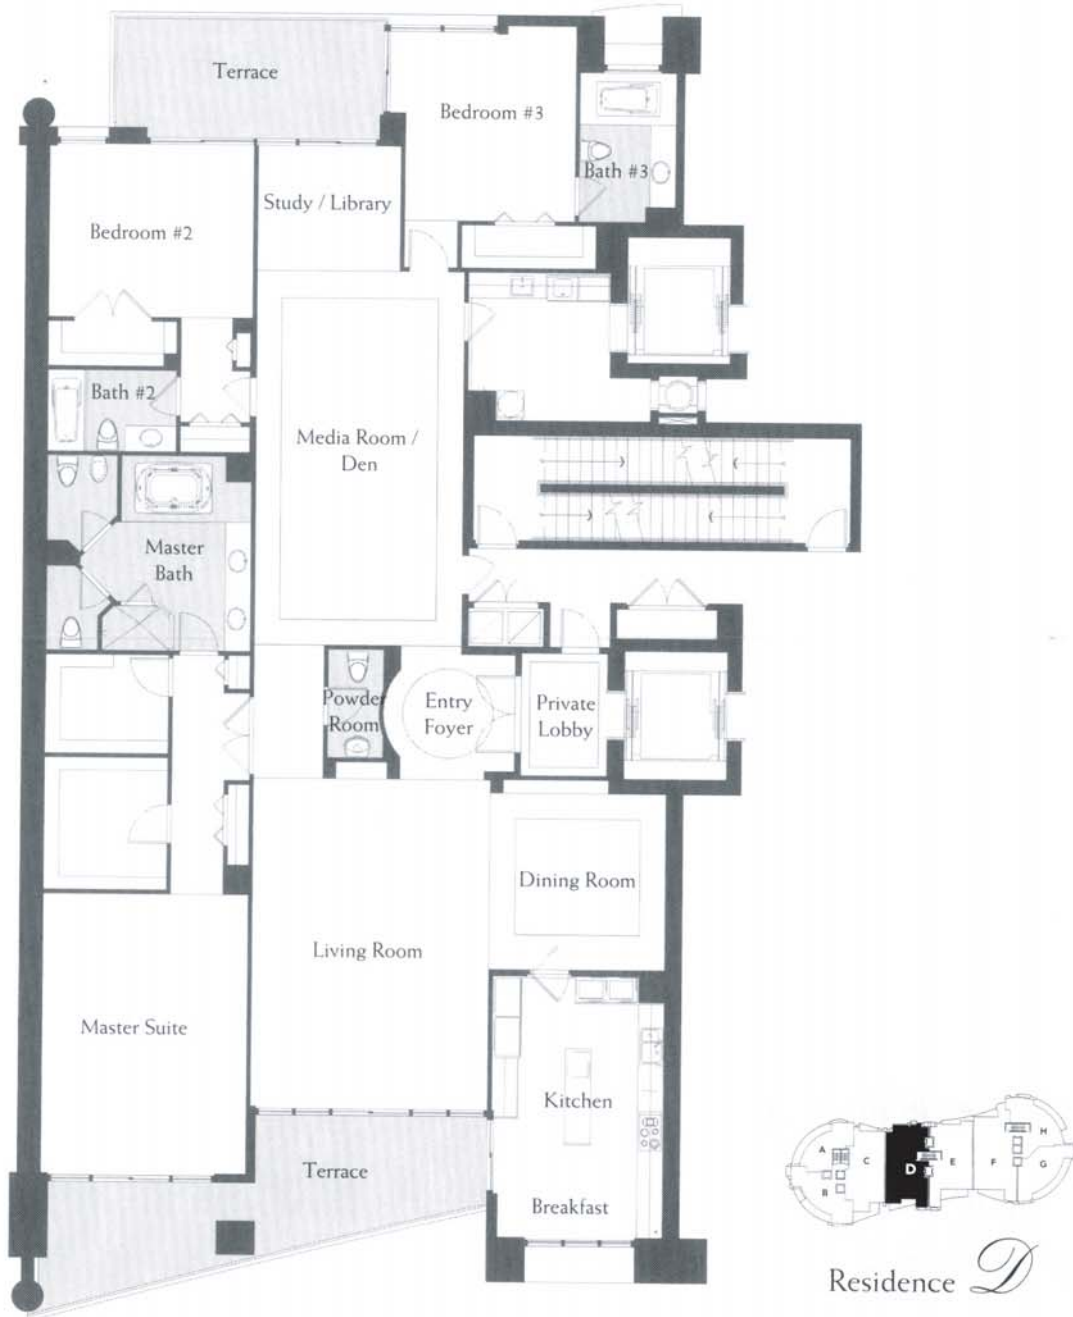

Bath Club

3 Bedrooms / Media Room / Study-Library / 3 1/2 Baths

Interior	3,961 Sq. Ft.	368.00 Sq. M.
Terrace	518 Sq. Ft.	48.10 Sq. M.
Total Residence	4,479 Sq. Ft.	416.10 Sq. M.