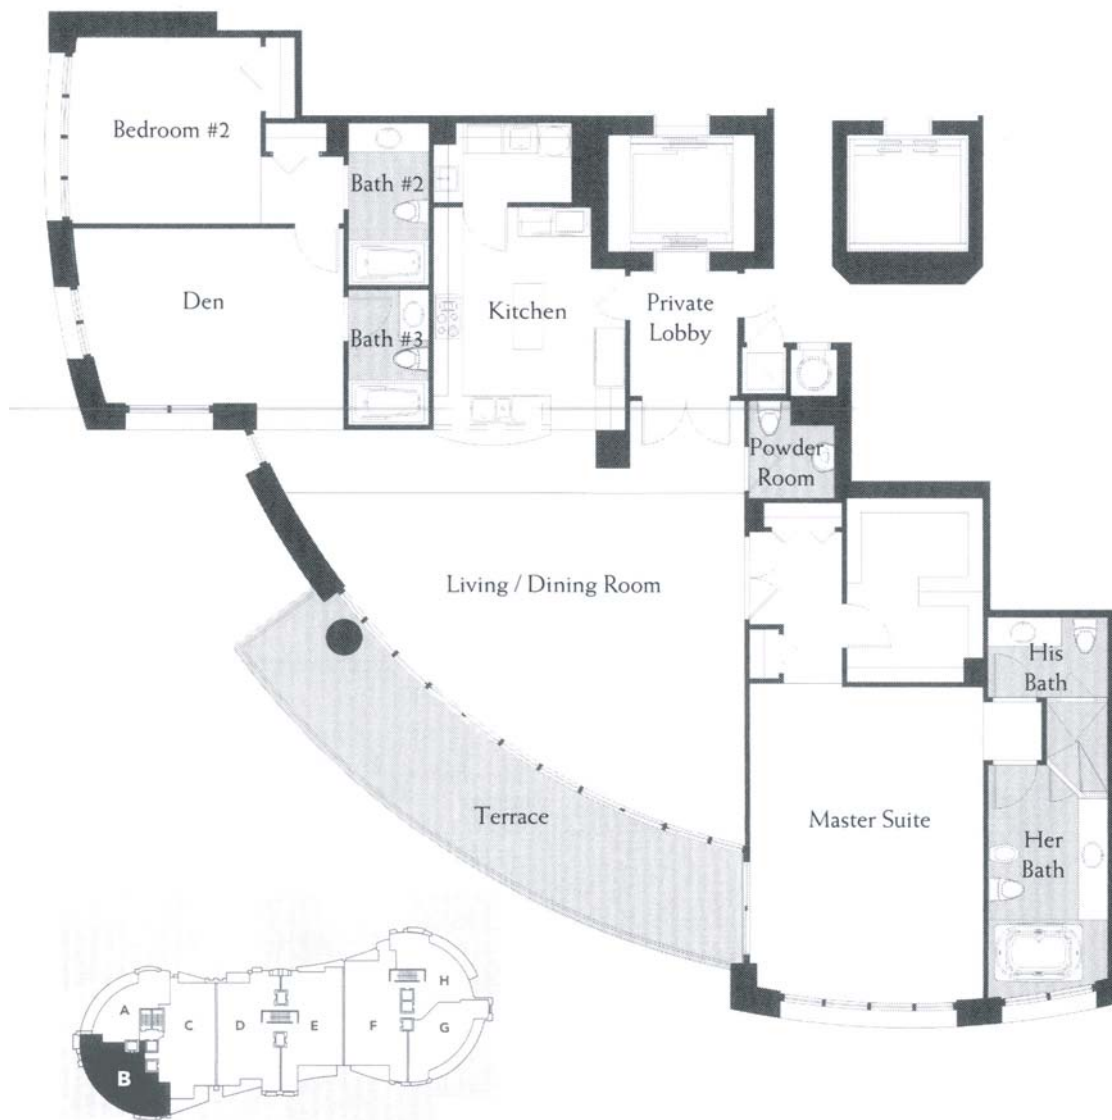

Bath Club

Residence *B*

2 Bedrooms / Den / 4 1/2 Baths

Interior	2,572 Sq. Ft.	238.94 Sq. M.
Terrace	306 Sq. Ft.	28.43 Sq. M.
Total Residence	2,878 Sq. Ft.	268.37 Sq. M.