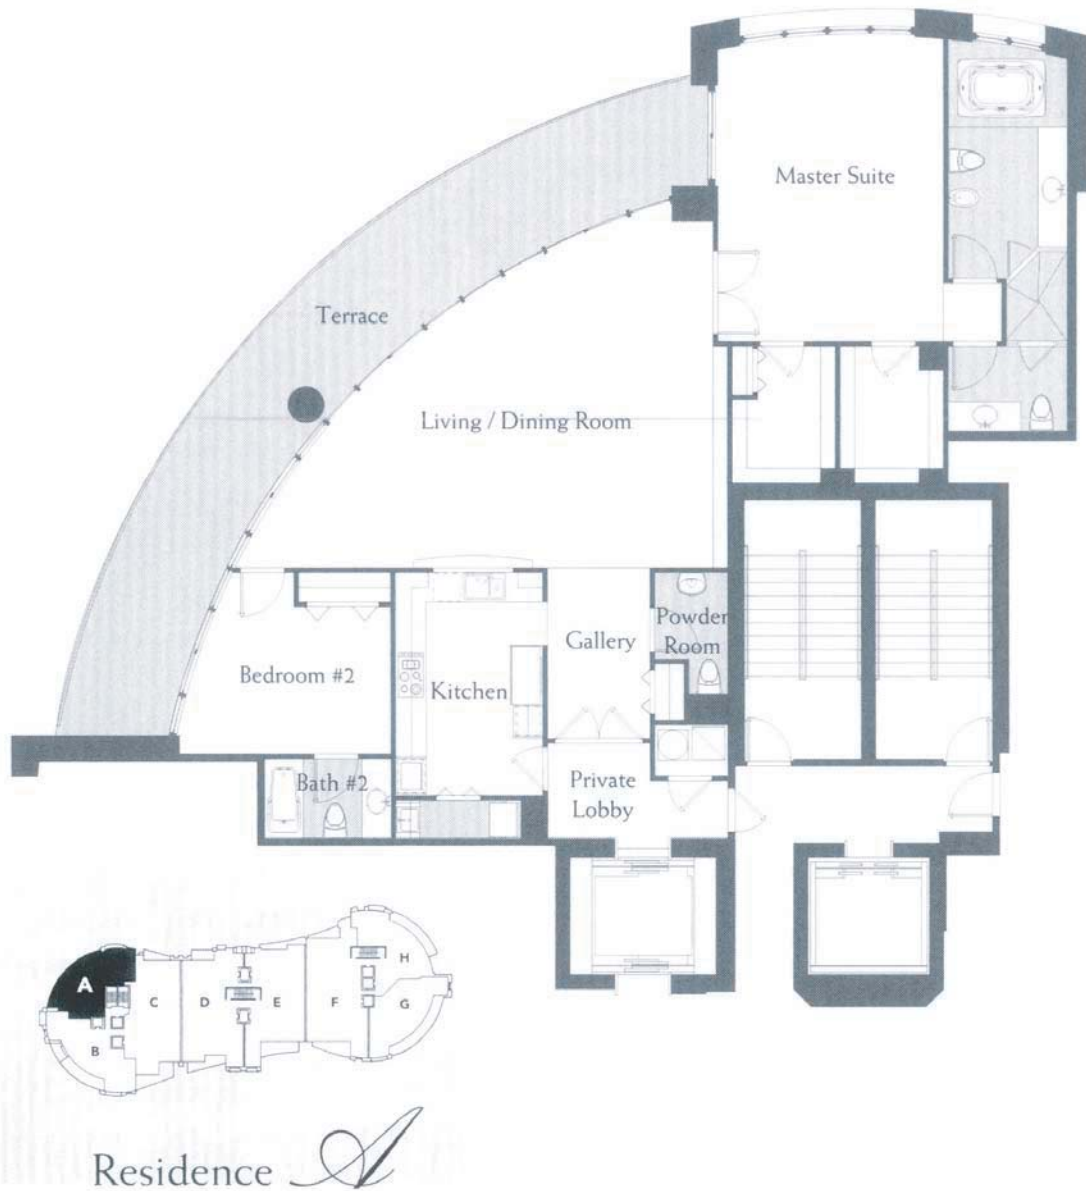

Bath Club

Residence *A*

2 Bedrooms / 3 1/2 Baths

Interior	2,059 Sq. Ft.	191.30 Sq. M.
Terrace	494 Sq. Ft.	45.90 Sq. M.
Total Residence	2,553 Sq. Ft.	237.20 Sq. M.