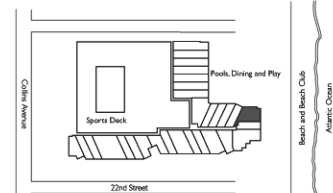

W South Beach

WWW.KEVINTOMLINSON.COM
KEVIN@KEVINTOMLINSON.COM
PHONE: 305.650.3114
FAX: 305.675.8570

SOUTH BEACH
HOTEL & RESIDENCES

OCEAN RESIDENCE M

1 Bedroom, 1 Bath

INTERIOR	1,054 sq. ft.	97.9 m ²
EXTERIOR	162 sq. ft.	15.0 m ²
TOTAL	1,216 sq. ft.	112.9 m²

KEYPLAN