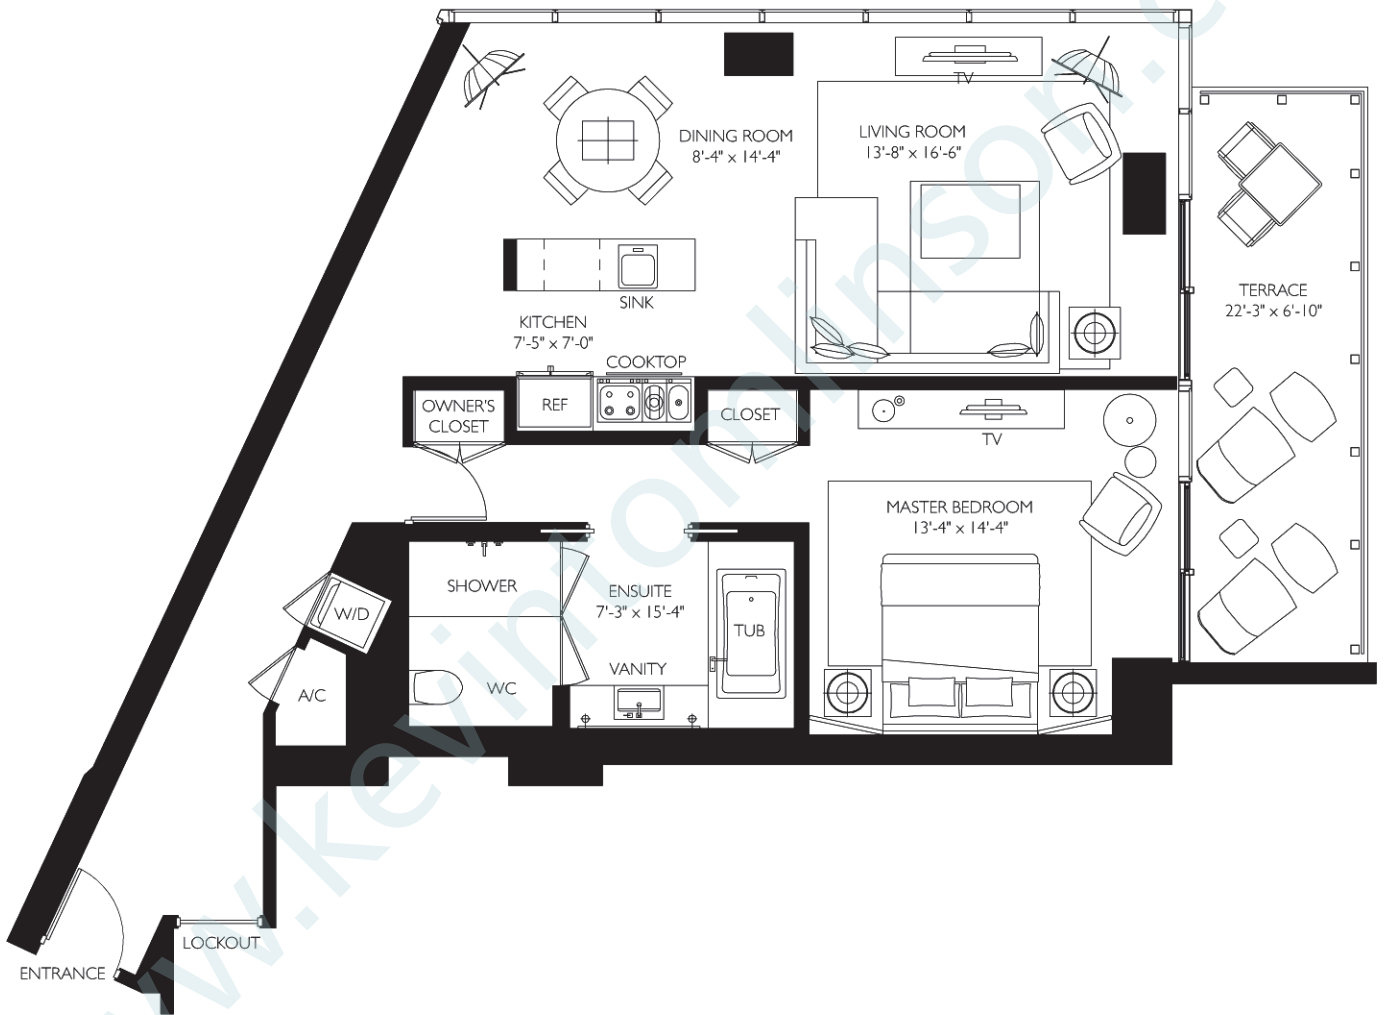

W South Beach

WWW.KEVINTOMLINSON.COM
KEVIN@KEVINTOMLINSON.COM
PHONE: 305.650.3114
FAX: 305.675.8570

SOUTH BEACH
HOTEL & RESIDENCES

OCEAN RESIDENCE M

1 Bedroom, 1 Bath

INTERIOR	1,054 sq. ft.	97.9 m ²
EXTERIOR	162 sq. ft.	15.0 m ²
TOTAL	1,216 sq. ft.	112.9 m²

KEYPLAN