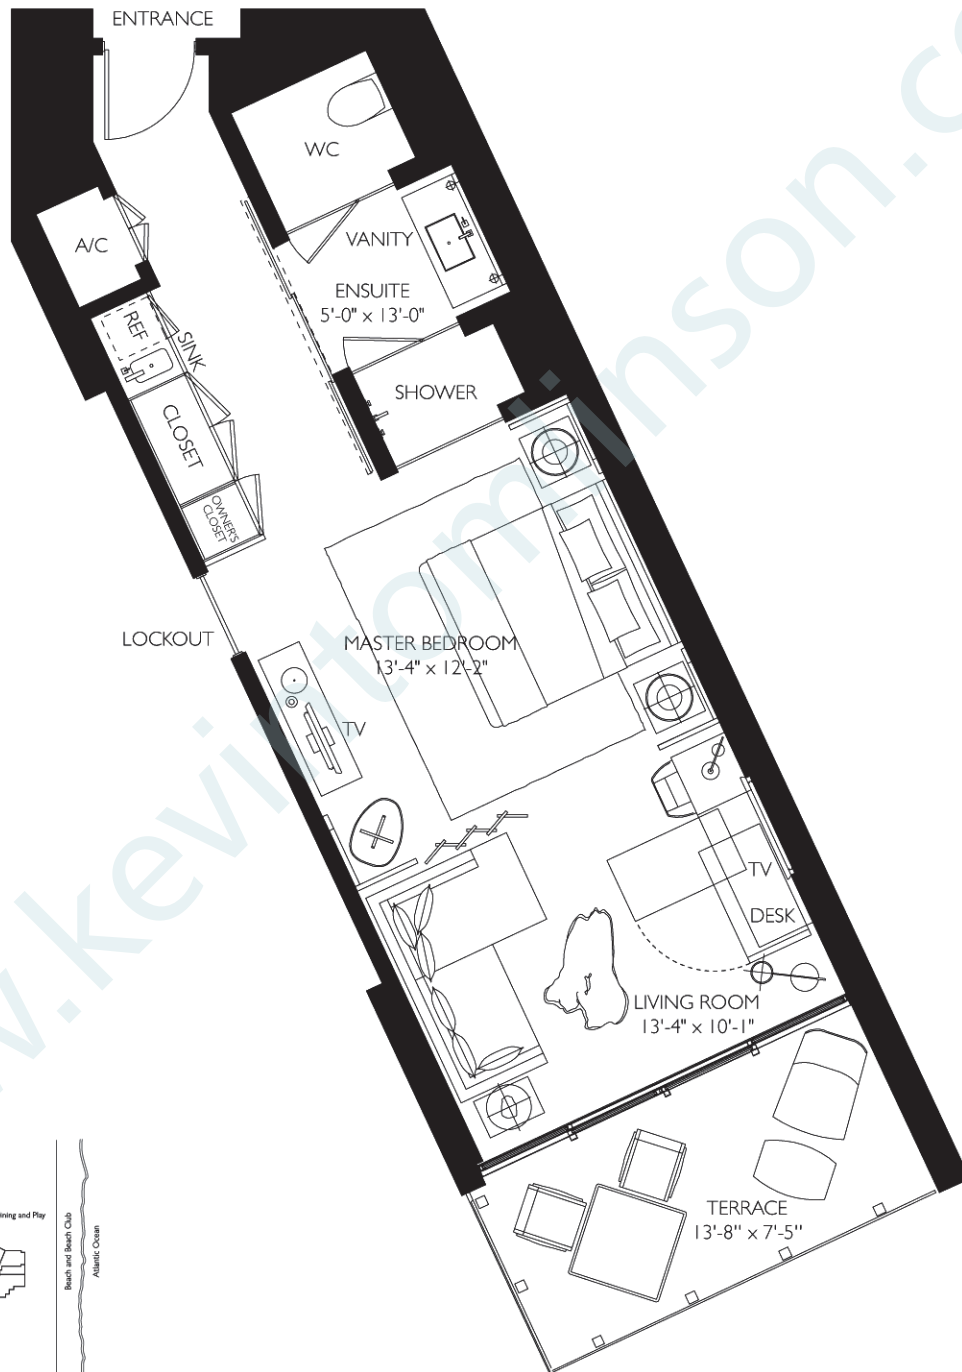

## OCEAN SUITE I

INTERIOR	564 sq. ft.	52.4 m <sup>2</sup>
EXTERIOR	104 sq. ft.	9.7 m <sup>2</sup>
TOTAL	668 sq. ft.	62.1 m <sup>2</sup>

All dimensions are approximate and all floor plans and development plans are subject to change without notice.