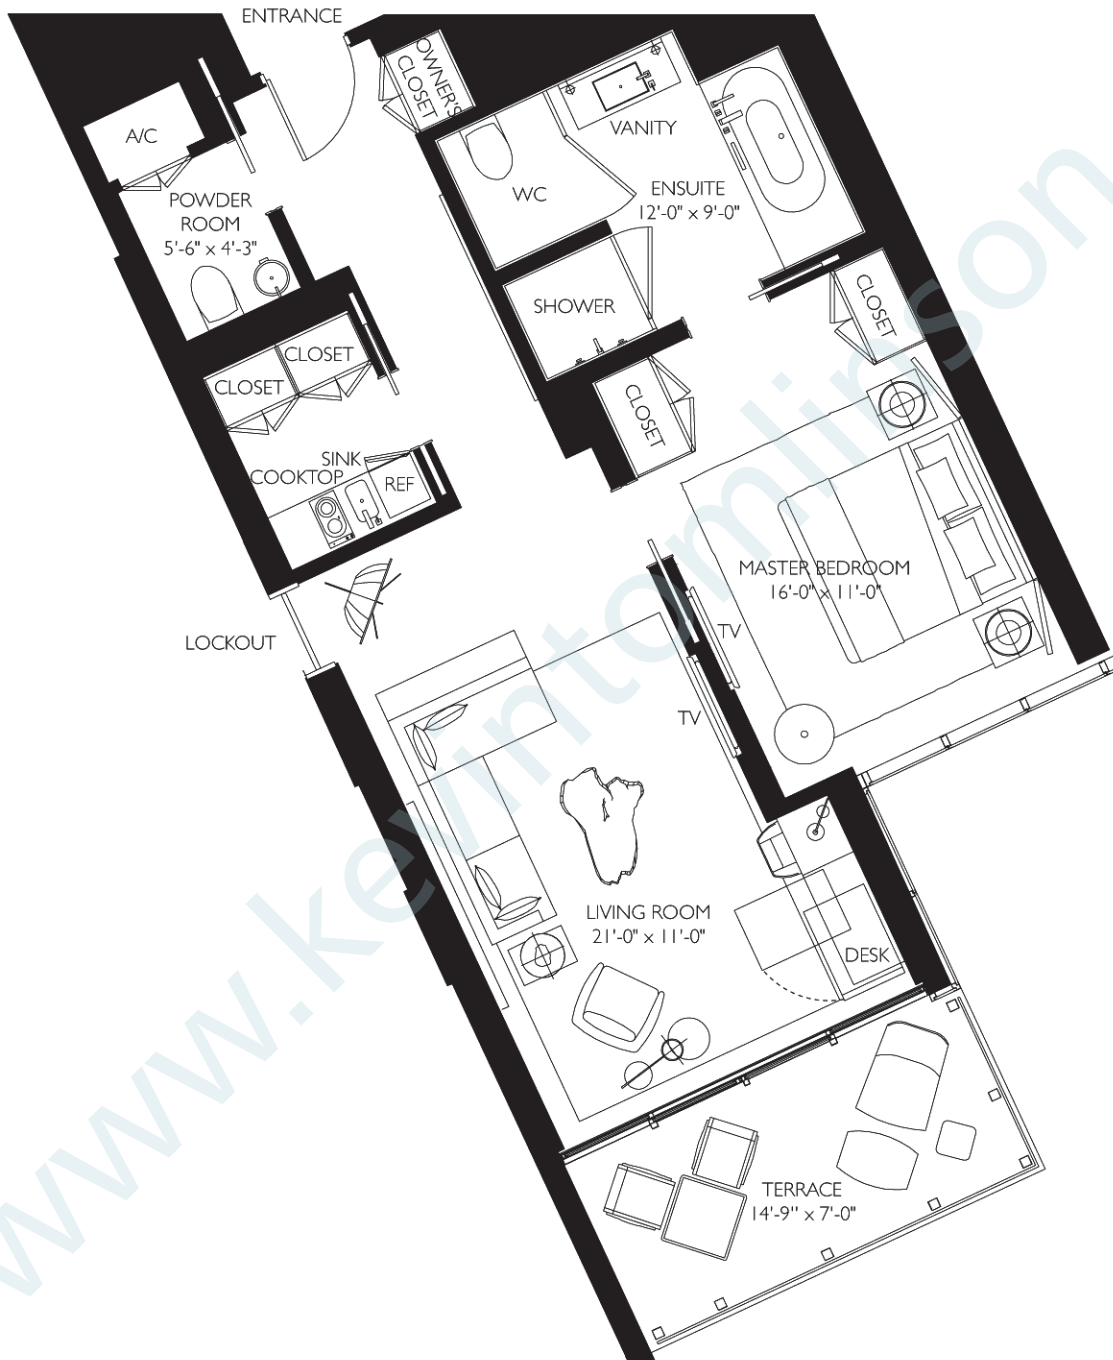

W South Beach

SOUTH BEACH
HOTEL & RESIDENCES

OCEAN RESIDENCE G

1 Bedroom, 1 1/2 Bath

INTERIOR	836 sq. ft.	77.7 m ²
EXTERIOR	110 sq. ft.	10.2 m ²
TOTAL	946 sq. ft.	87.9 m ²

KEYPLAN