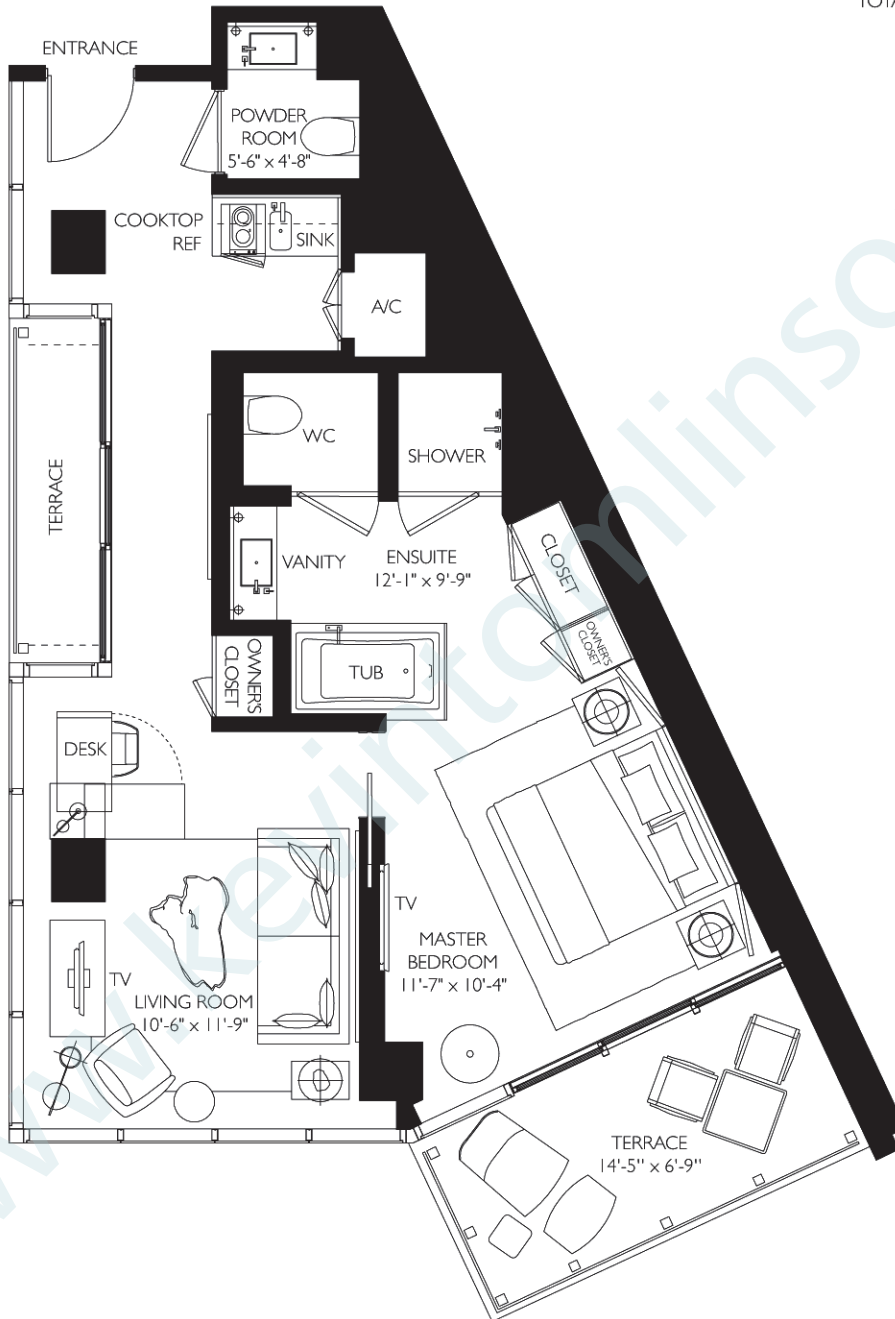

W South Beach

SOUTH BEACH
HOTEL & RESIDENCES

OCEAN RESIDENCE E

1 Bedroom, 1 1/2 Bath

INTERIOR	746 sq. ft.	69.3 m ²
EXTERIOR	144 sq. ft.	13.9 m ²
TOTAL	896 sq. ft.	83.2 m²

KEYPLAN