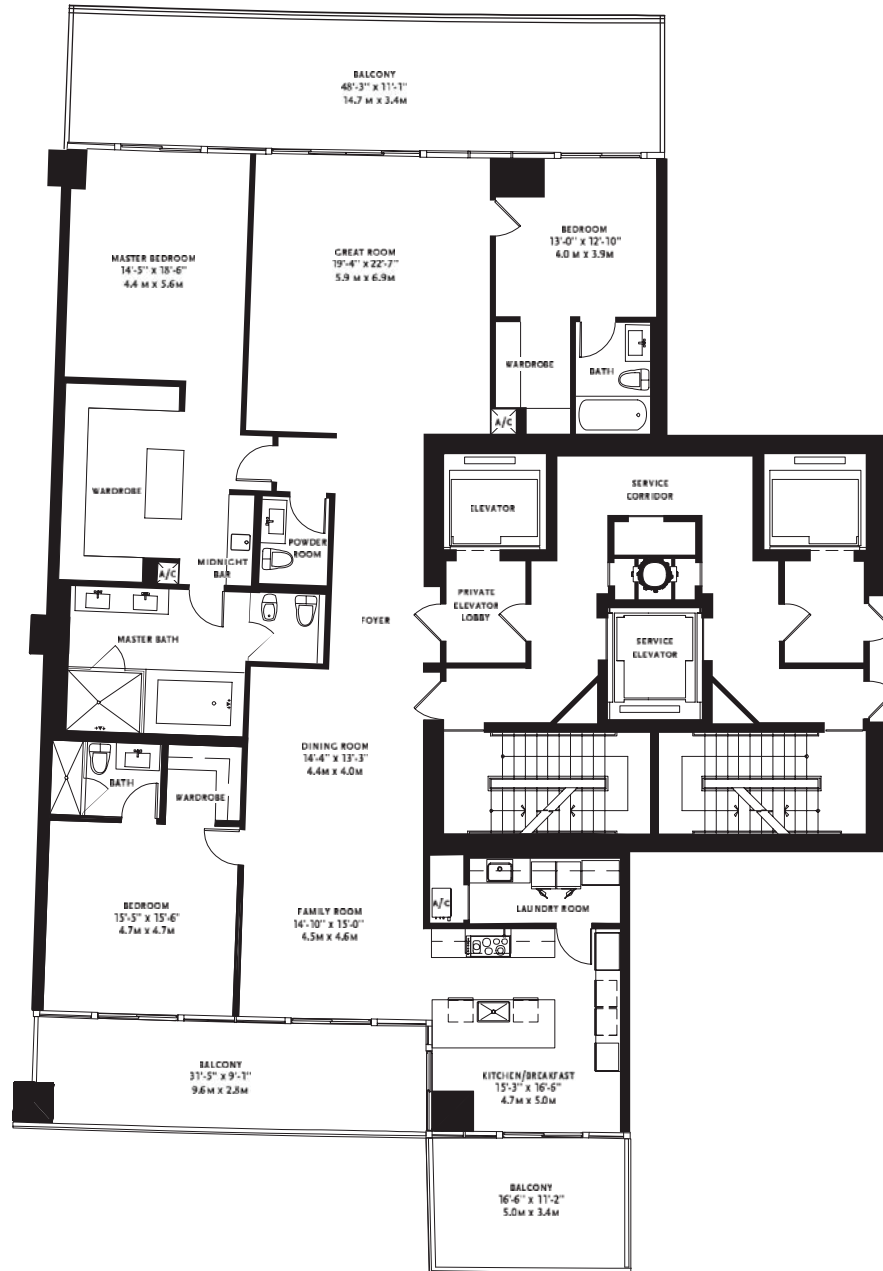

St. Regis Bal Harbour

Unit C (Units 403-2703)

NORTH RESIDENTIAL TOWER | UNIT C MOD
3 BEDROOMS & 3.5 BATHS

LIVING	3,133 SQ FT	291.1 M ²
BALCONY	1,008 SQ FT	93.7 M ²
TOTAL	4,141 SQ FT	384.8 M²

ST. REGIS
RESORT & RESIDENCES
BAL HARBOUR

ATLANTIC OCEAN