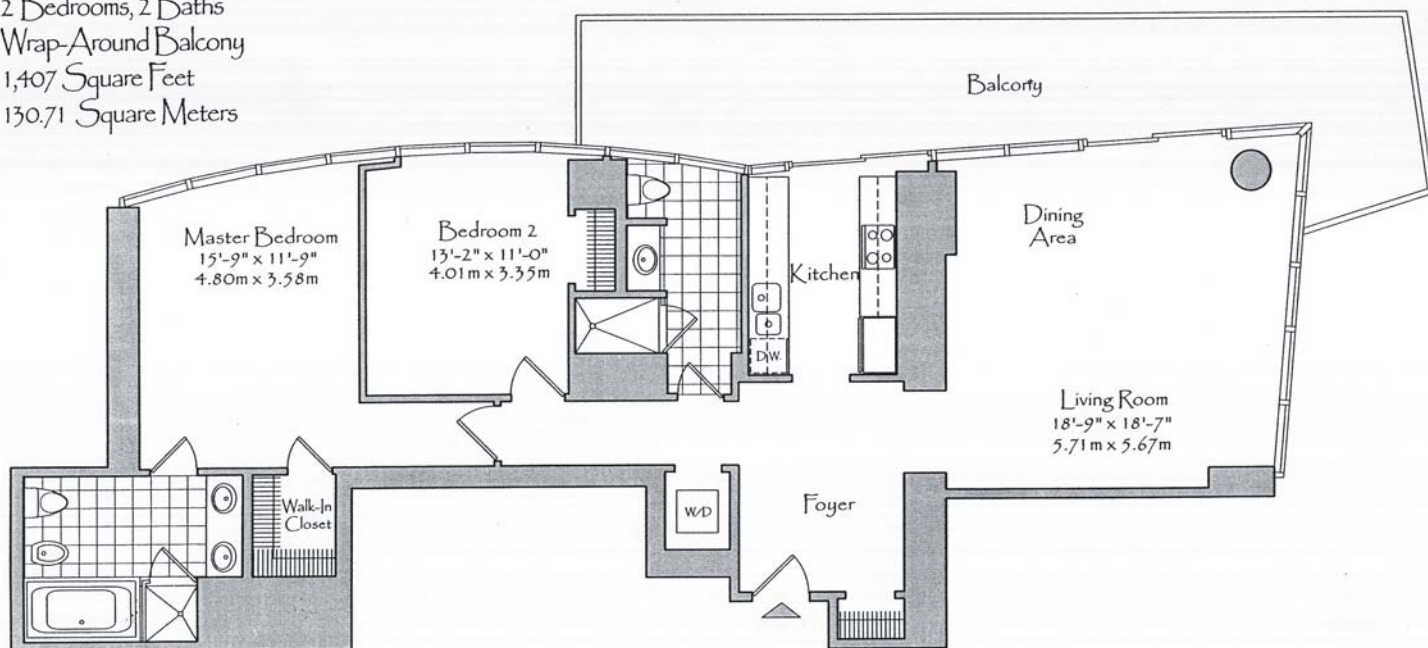

Setai Condominiums

THE SETAI

Residence 07

Floors 17-38
2 Bedrooms, 2 Baths
Wrap-Around Balcony
1,407 Square Feet
130.71 Square Meters

All dimensions are approximate, and all floor plans and development plans are subject to change.