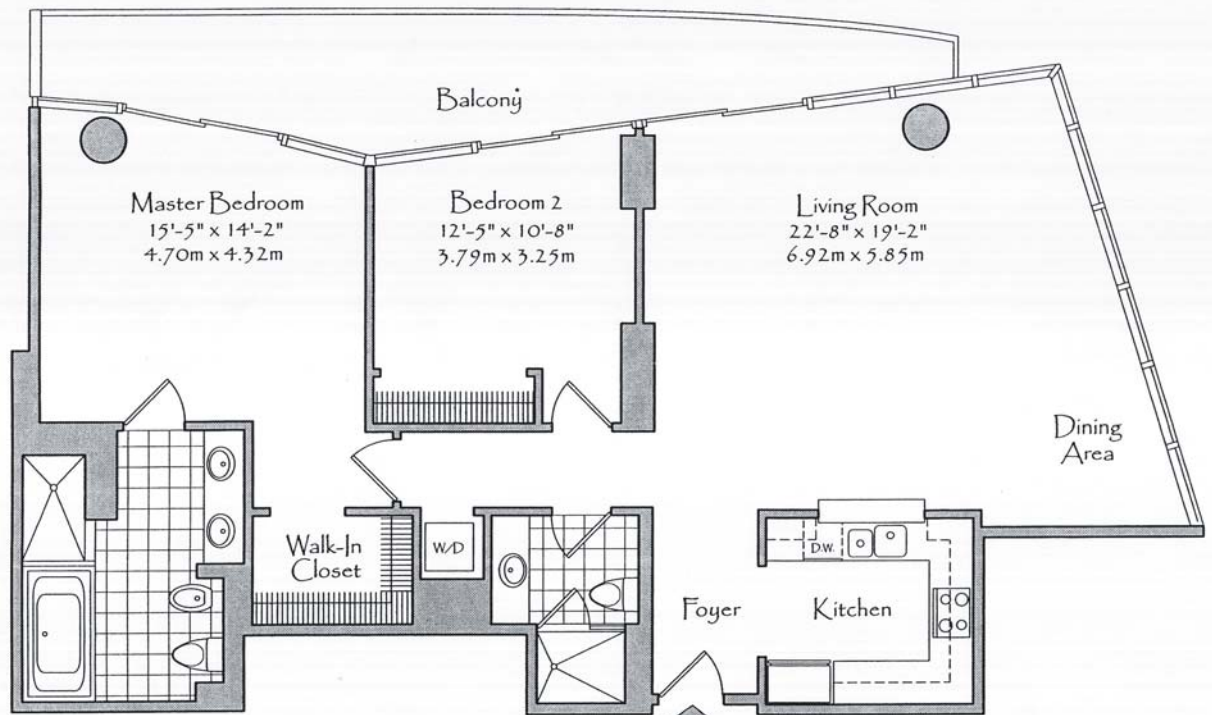

Setai Condominiums

THE SETAI

Residence 06

Floors 17-38
2 Bedrooms, 2 Baths
Balcony
1,405 Square Feet
130.52 Square Meters

*Balcony dimensions vary from floor to floor from 150 Square Feet to 265 Square Feet (13.93 Square Meters to 24.61 Square Meters).

All dimensions are approximate, and all floor plans and development plans are subject to change.