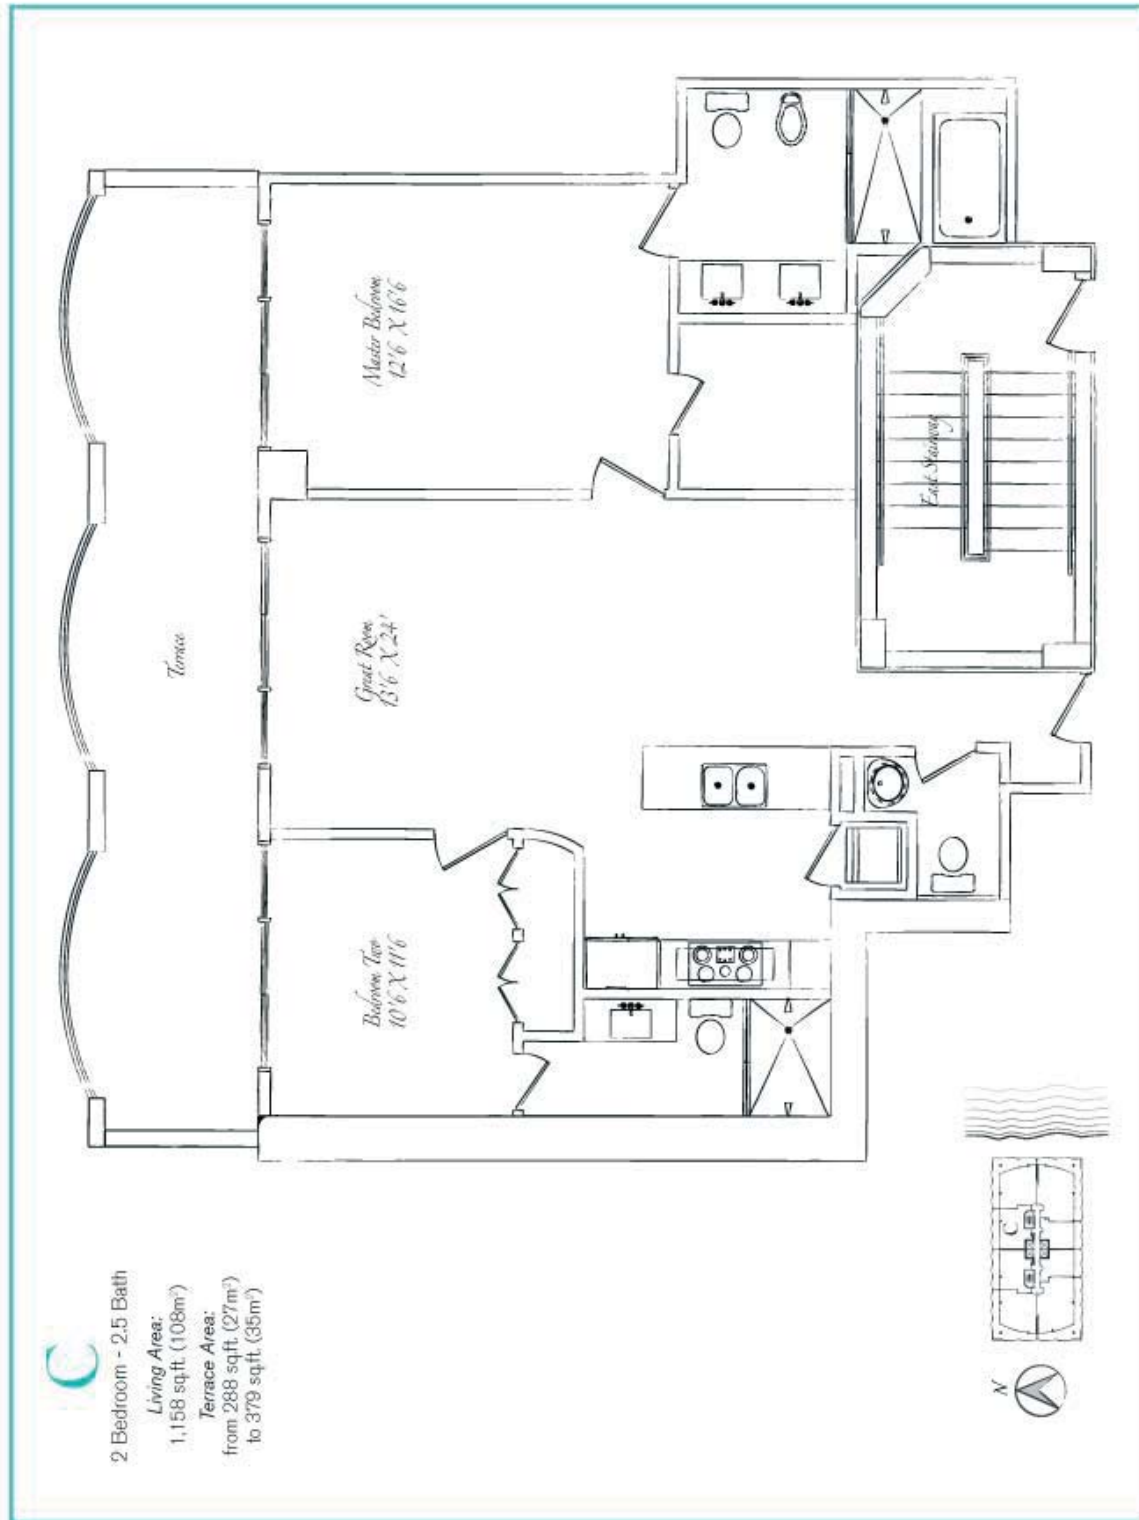

MEi

2 Bedroom - 2.5 Bath
Living Area:
1,158 sq.ft. (108m²)
Terrace Area:
from 288 sq.ft. (27m²)
to 379 sq.ft. (35m²)