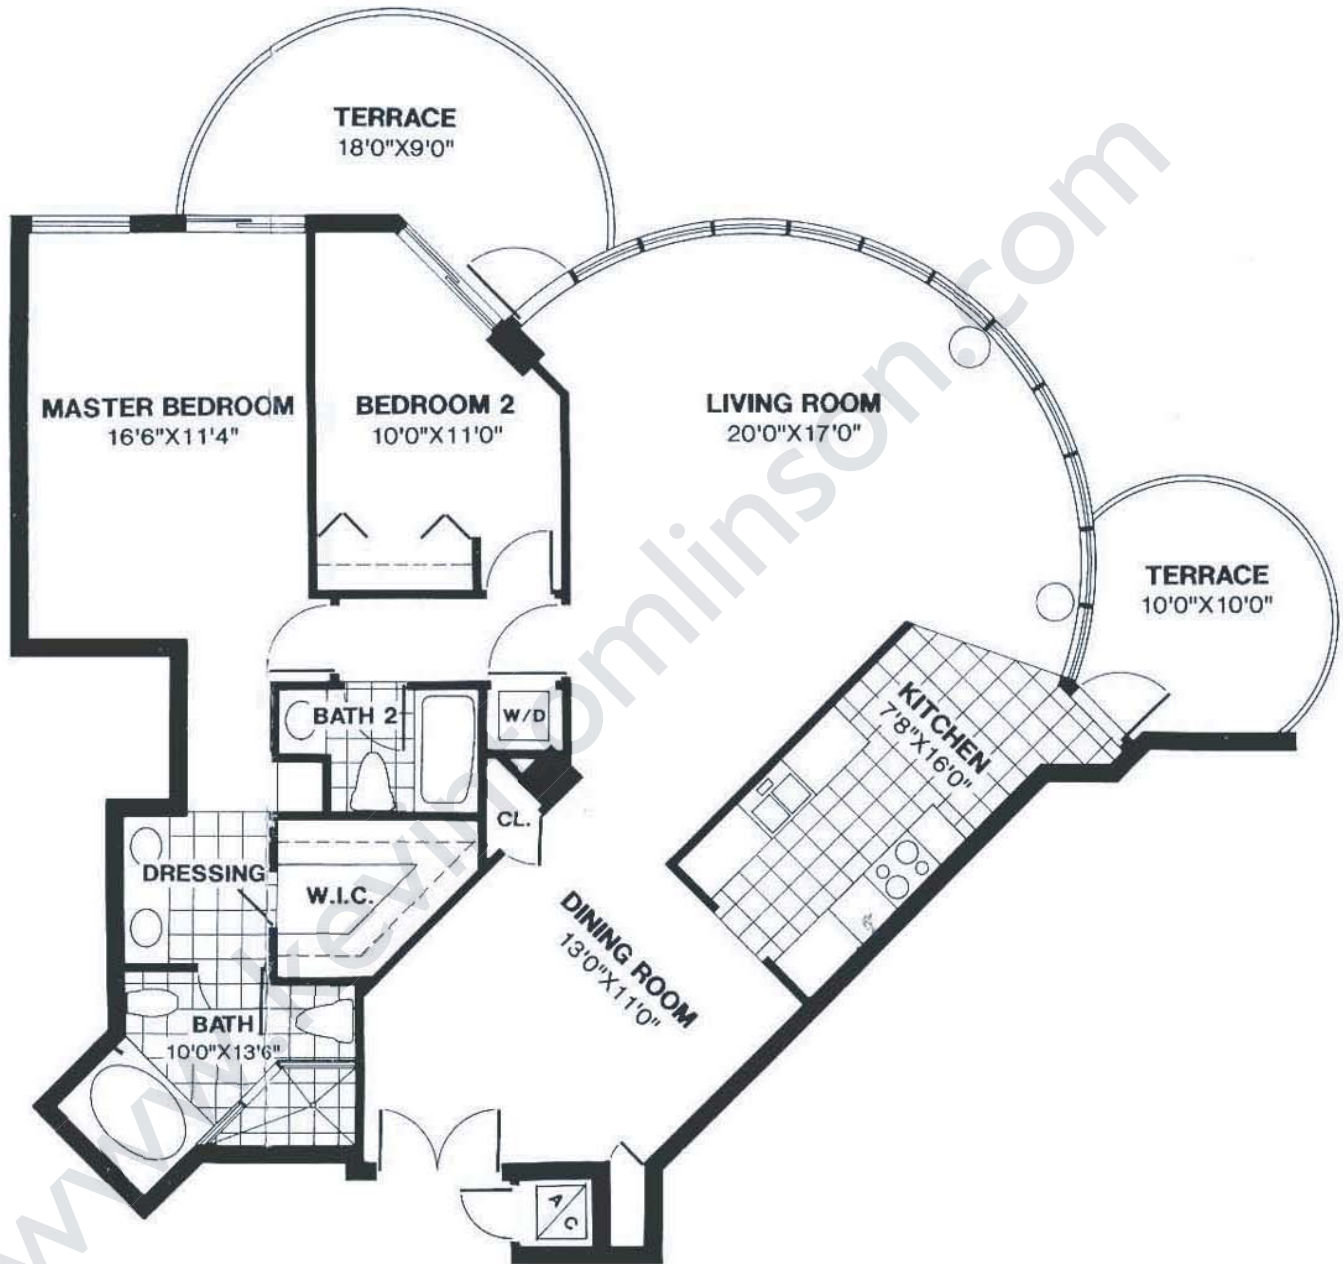

La Gorce Palace

EMERALD

Corner – 2 bedroom / 2 bath