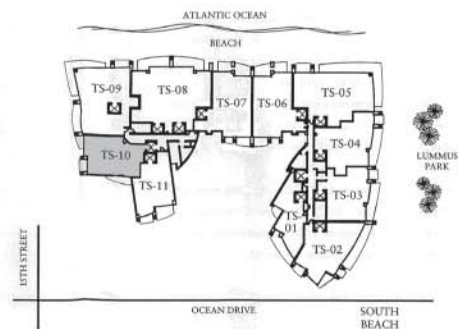

Il Villaggio

TOWER SUITE - 10

2 BEDROOMS, 2½ BATHS

INTERIOR: 1,453 SQ. FT. / 135 SQ. M.

TERRACE: 226 SQ. FT. / 21 SQ. M.

TOTAL AREA: 1,679 SQ. FT. / 156 SQ. M.

IL VILLAGGIO
SOUTH BEACH

TOWER SUITE - 10 LOCATION PLAN
FOR TYPICAL FLOORS 5 THRU 16