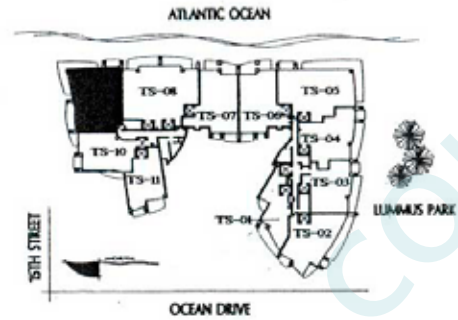

Il Villaggio

TOWER SUITE 09

3 BEDROOMS	4 1/2 BATHS
INTERIOR	2,245 SQ FT / 208 SQ M
TERRACE	556 SQ FT / 52 SQ M
TOTAL RESIDENCE	2,801 SQ FT / 260 SQ M

IL VILLAGGIO

SOUTH BEACH