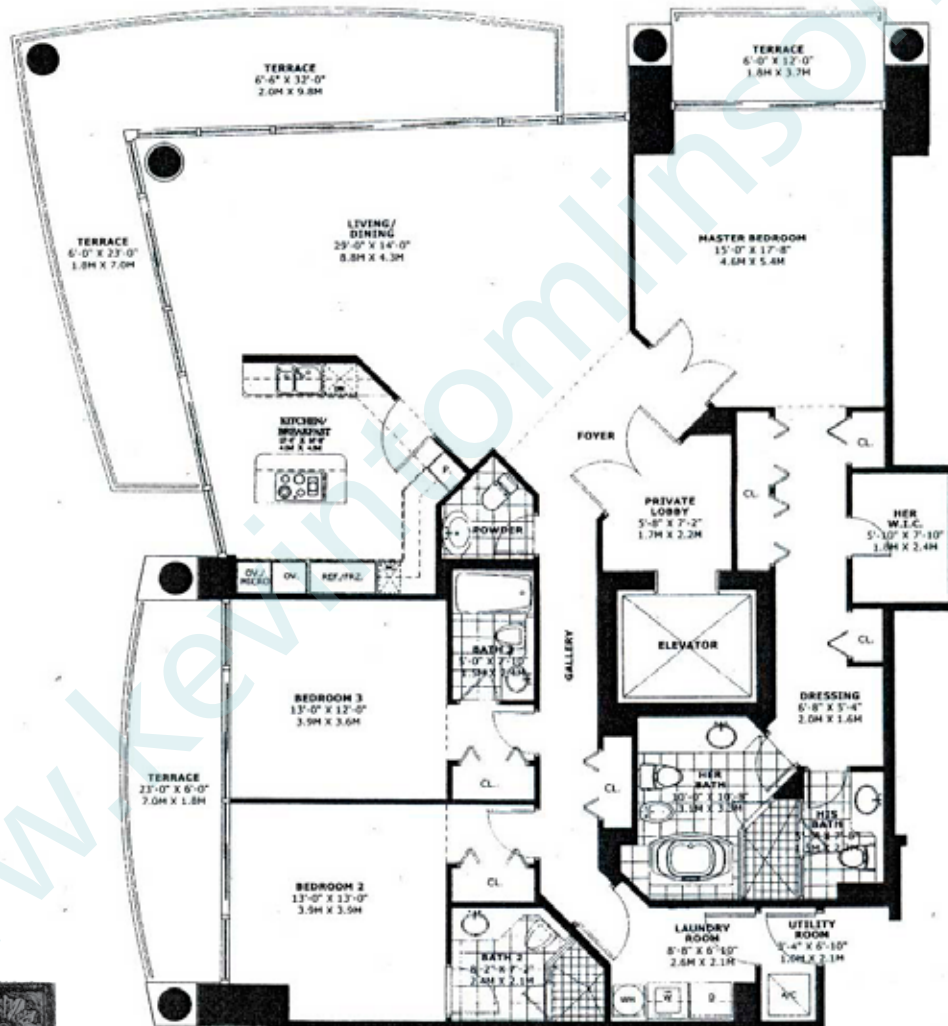

Il Villaggio

TOWER SUITE 09

3 BEDROOMS	4 1/2 BATHS
INTERIOR	2,245 SQ FT / 208 SQ M
TERRACE	556 SQ FT / 52 SQ M
TOTAL RESIDENCE	2,801 SQ FT / 260 SQ M

IL VILLAGGIO

SOUTH BEACH