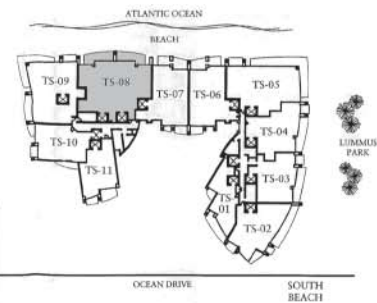

Il Villaggio

TOWER SUITE - 08

2 BEDROOMS, 3 1/2 BATHS

INTERIOR: 2,824 SQ. FT. / 262 SQ. M.

TERRACE: 408 SQ. FT. / 38 SQ. M.

TOTAL AREA: 3,532 SQ. FT. / 300 SQ. M.

TOWER SUITE - 08 LOCAL ' PLAN
FOR TYPICAL FLOORS 6 THRU 16

IL VILLAGGIO
SOUTH BEACH