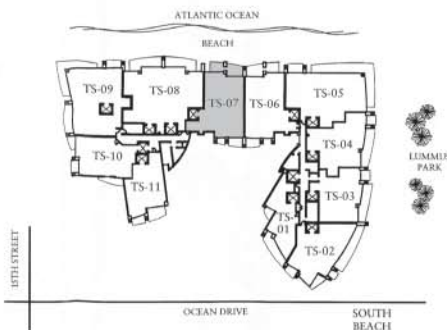

# Il Villaggio

## TOWER SUITE - 07

2 BEDROOMS, DEN, 3 BATHS

INTERIOR: 1,782 SQ. FT. / 166 SQ. M.  
TERRACE: 327 SQ. FT. / 30 SQ. M.  
TOTAL AREA: 2,109 SQ. FT. / 196 SQ. M.

TOWER SUITE - 07 LOCATION PLAN  
FOR TYPICAL FLOORS 8 THRU 16

**IL VILLAGGIO**  
SOUTH BEACH