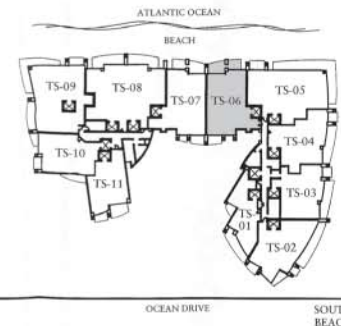

Il Villaggio

TOWER SUITE - 06

2 BEDROOMS, DEN, 3 BATHS

INTERIOR: 1,781 SQ. FT. / 166 SQ. M.

TERRACE: 324 SQ. FT. / 30 SQ. M.

TOTAL AREA: 2,105 SQ. FT. / 196 SQ. M.

TOWER SUITE - 06 LOCATION PLAN
FOR TYPICAL FLOORS 8 THRU 16

IL VILLAGGIO
SOUTH BEACH