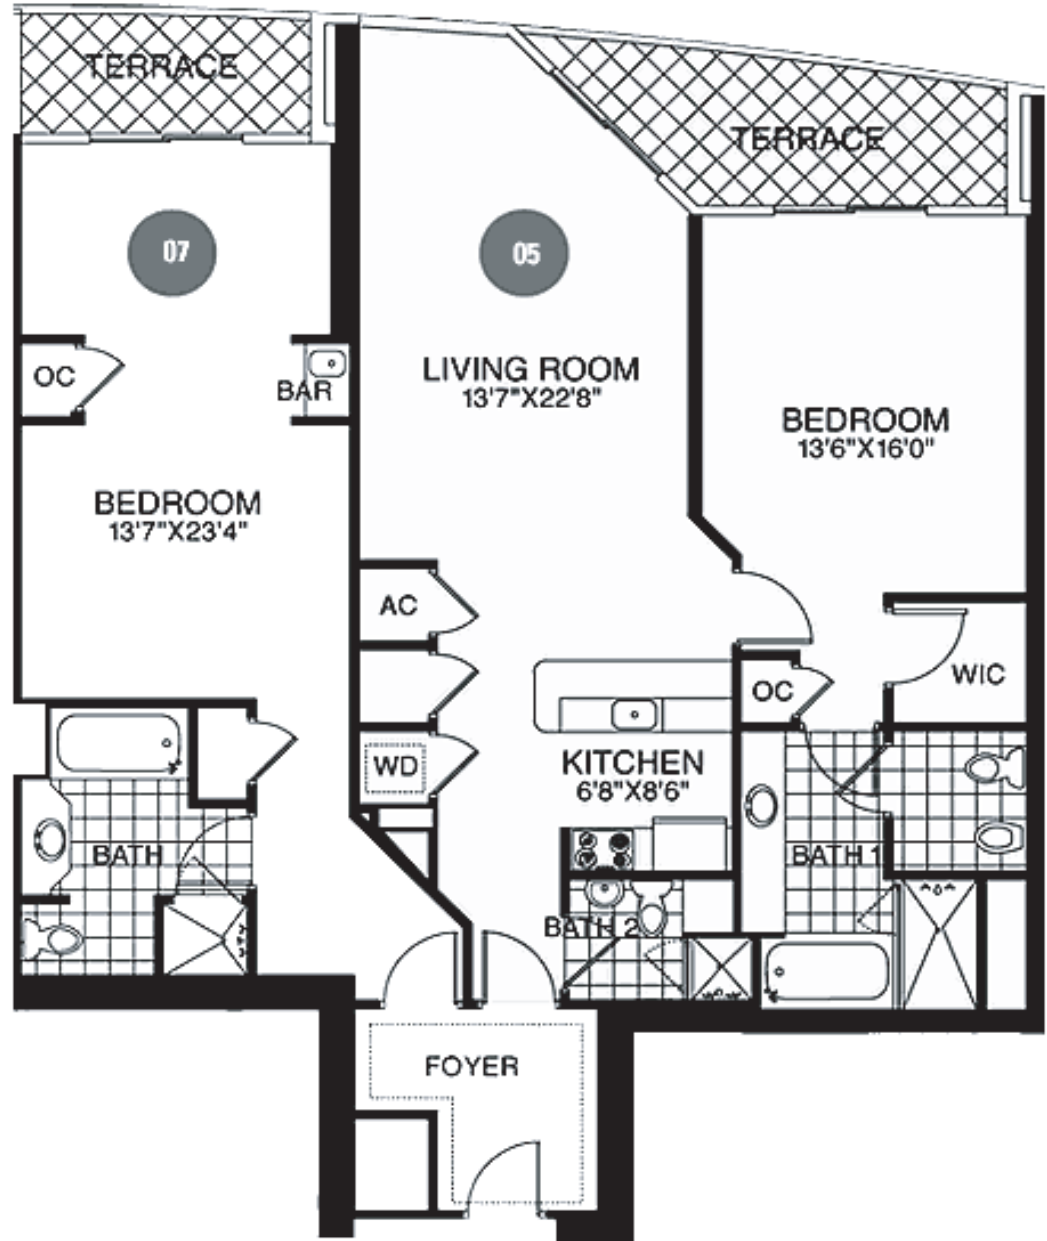

Fontainebleau II

Foyer	73 Sq. Ft.
07 Junior Suite	526 Sq. Ft.
05 1 Bedroom Suite	1,002 Sq. Ft.
2 Bedroom Suite	1,601 Sq. Ft.
Terrace Area	190 Sq. Ft.
Total Area	1,791 Sq. Ft.

Fontainebleau II
A CLUBMONTLIEU OFFICE BY PERKINS+WILL