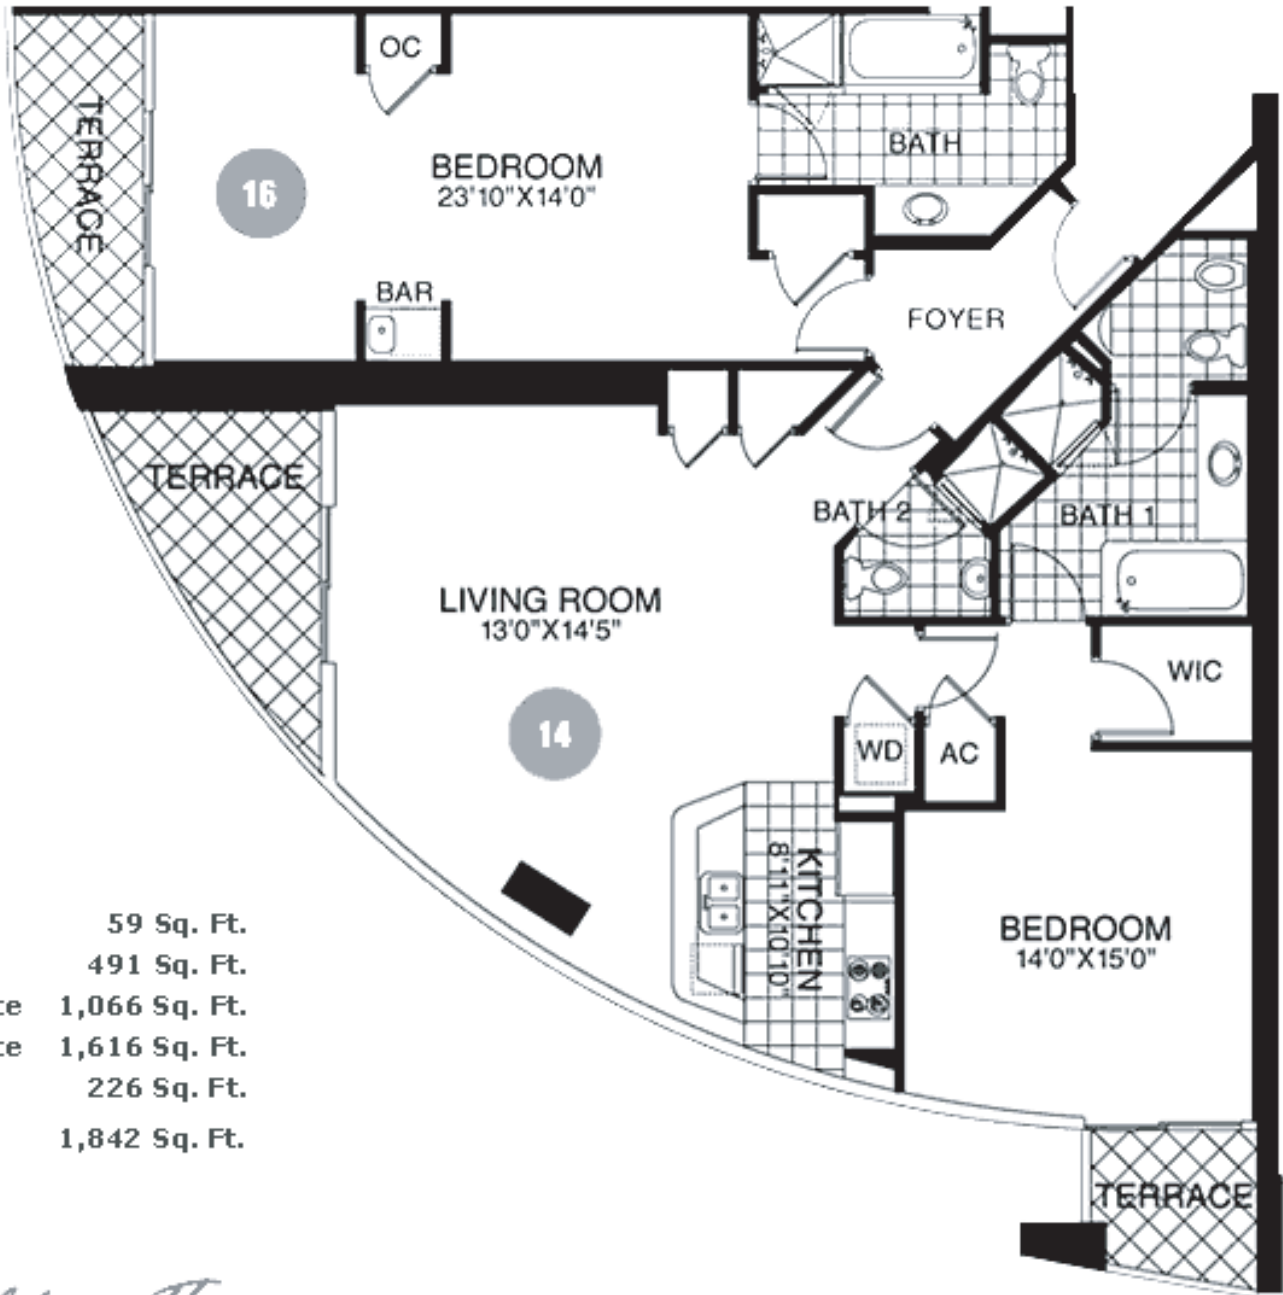

Fontainebleau II

Foyer	59 Sq. Ft.
16 Junior Suite	491 Sq. Ft.
14 1 Bedroom Suite	1,066 Sq. Ft.
2 Bedroom Suite	1,616 Sq. Ft.
Terrace Area	226 Sq. Ft.
Total Area	1,842 Sq. Ft.

Fontainebleau II
LUXURY CONDOS