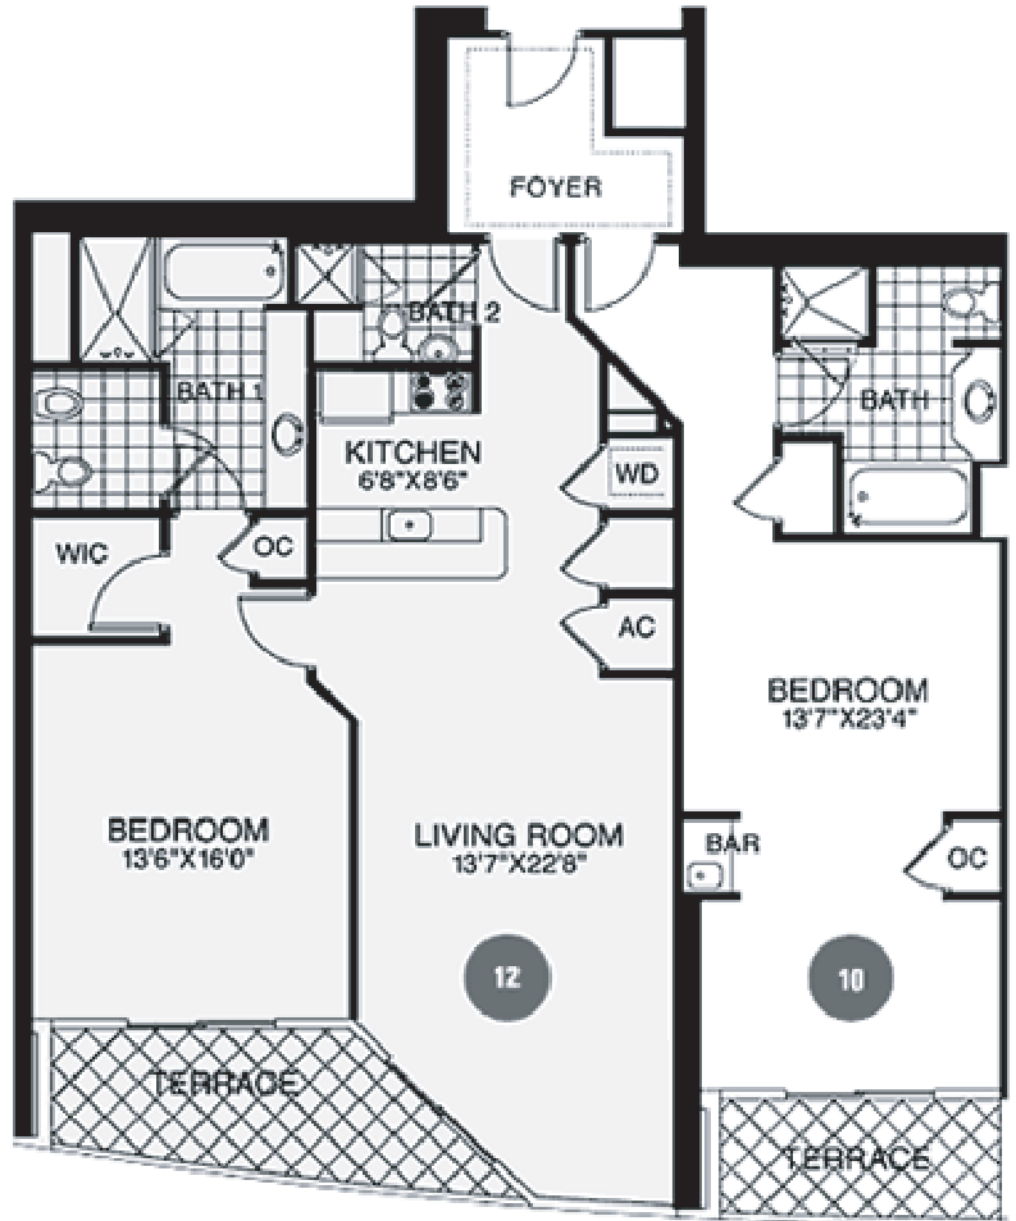

# Fontainebleau II

Foyer	73 Sq. Ft.
<b>10</b> Junior Suite	526 Sq. Ft.
<b>12</b> 1 Bedroom Suite	1,002 Sq. Ft.
2 Bedroom Suite	1,601 Sq. Ft.
Terrace Area	190 Sq. Ft.
<b>Total Area</b>	<b>1,791 Sq. Ft.</b>

*Fontainebleau II*  
A LUXURIOUS HOTEL BY TRISTAR