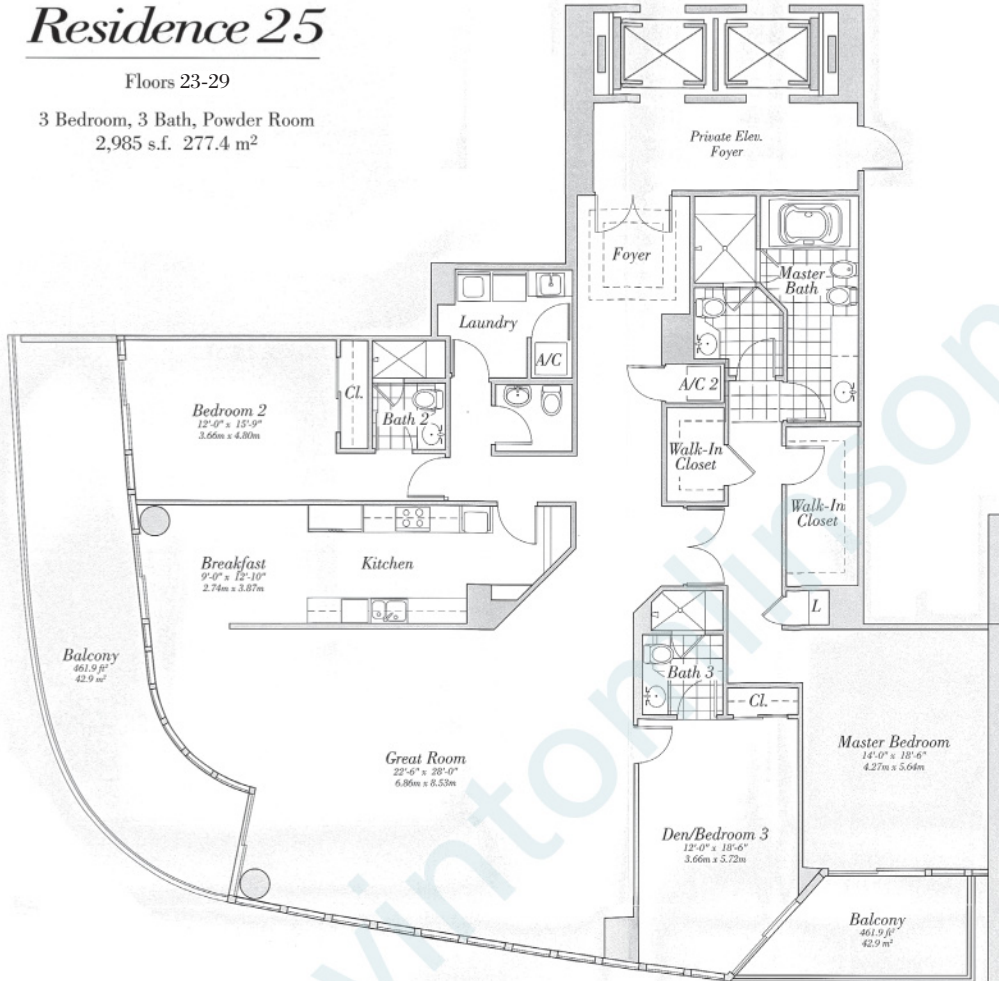

# Continuum

## Residence 25

Floors 23-29

3 Bedroom, 3 Bath, Powder Room  
2,985 s.f. 277.4 m<sup>2</sup>

**CONTINUUM**  
ON SOUTH BEACH