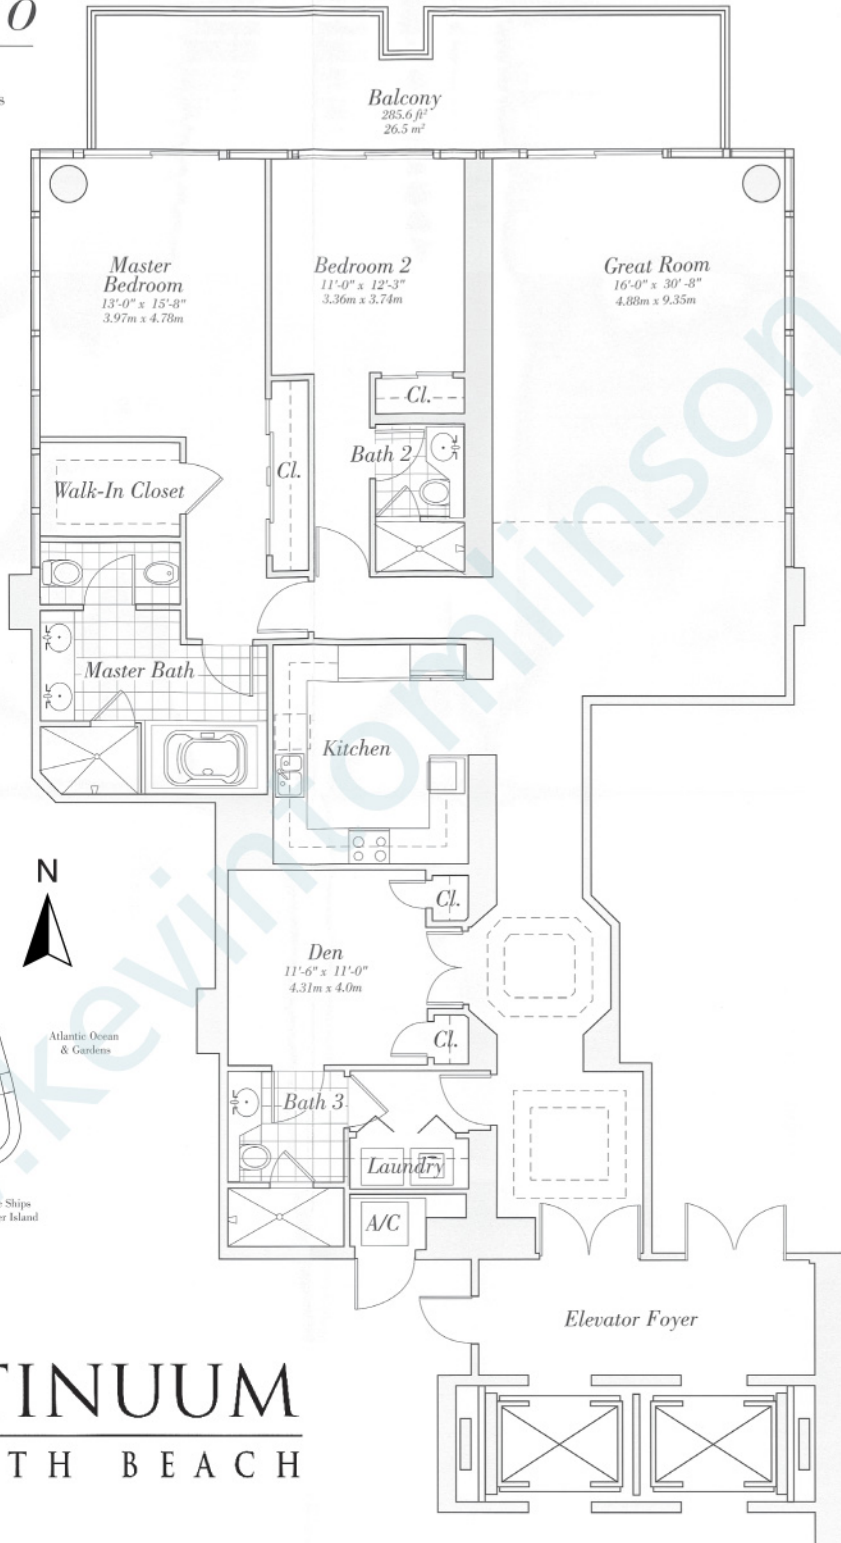

Continuum

Residence 10

Floors 5-29

2 Bedrooms & Den, 3 Baths
2,122 s.f. 197.2 m²

CONTINUUM
ON SOUTH BEACH