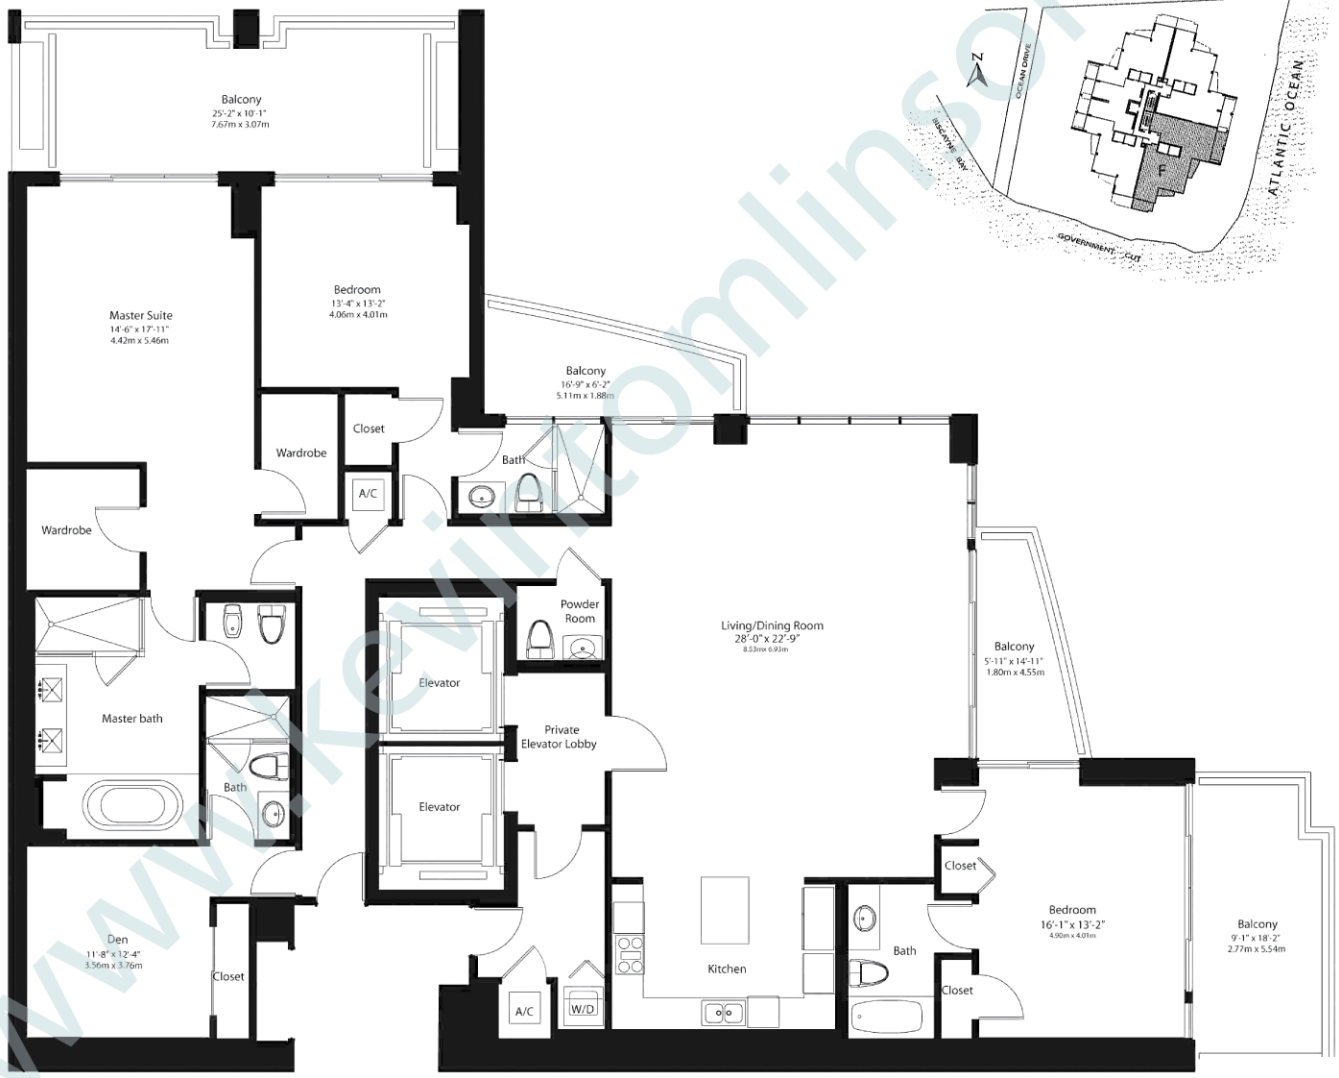

Continuum II

CONTINUUM
ON SOUTH BEACH
ON THE OCEAN

RESIDENCE F
LEVELS 22-26

3 BEDROOMS W/DEN
4 1/2 BATHS

A/C LIVING AREA	3,017 SQ. FT.	280.3 M ²
BALCONY	596 SQ. FT.	55.4 M ²
TOTAL	3,613 SQ. FT.	335.7 M²

All dimensions are approximate and all floor plans and development plans are subject to change without notice.