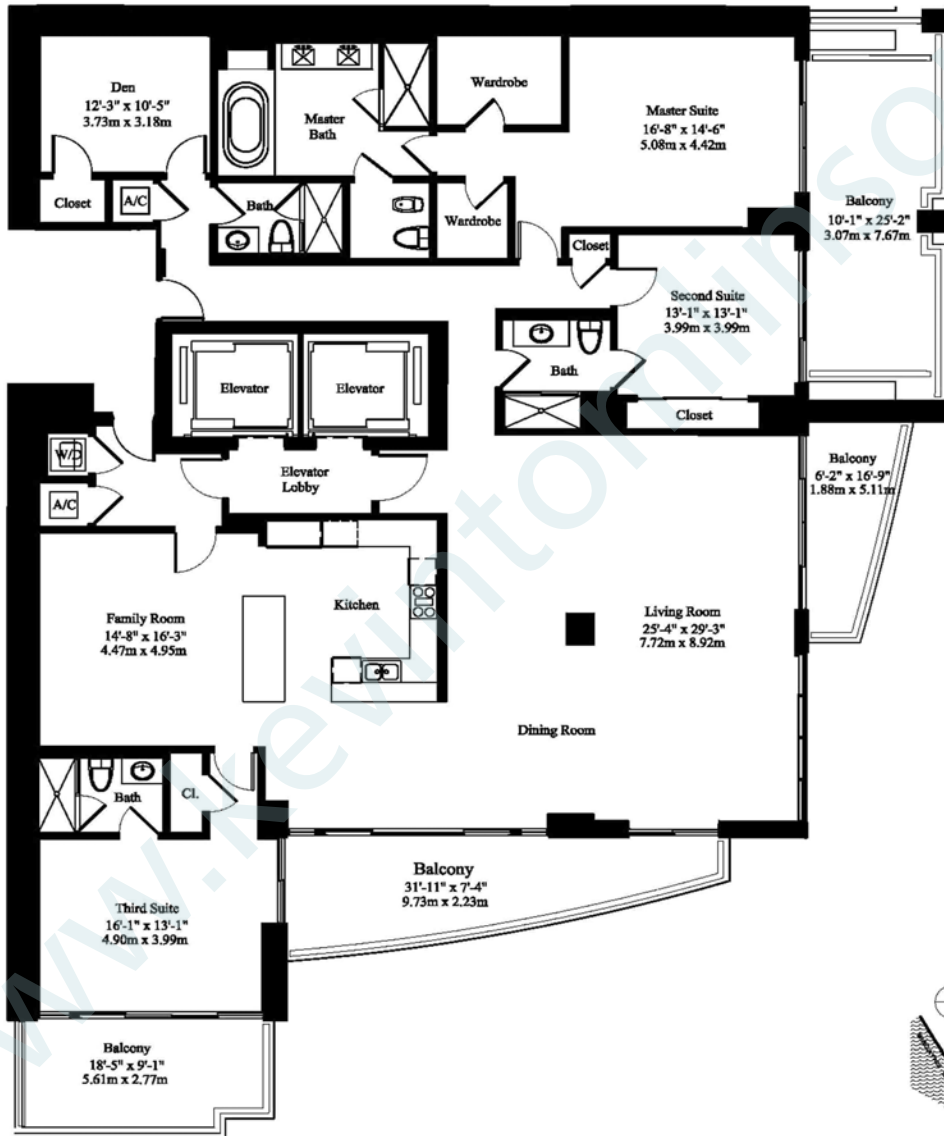

Continuum II

CONTINUUM
ON SOUTH BEACH
ON THE OCEAN

EH COMBO
Levels 10-19

3 BEDROOM W/ DEN
4 BATHS

A/C	3,497 SQ FT	324.9m ²
BALCONY	734 SQ FT	68.2m ²
TOTAL	4,231 SQ FT	393.1m²

KEY PLAN