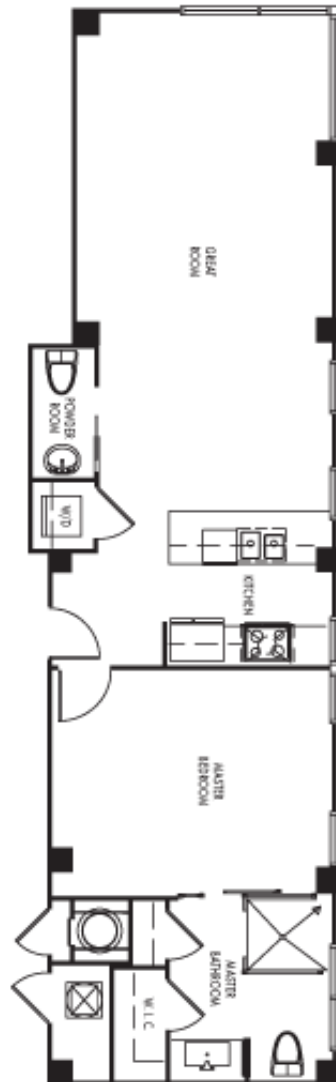

Caribbean

1 BEDROOM / 1.5 BATHS

TOTAL 962 sq.ft.

North Tower Unit - N

CARIBBEAN