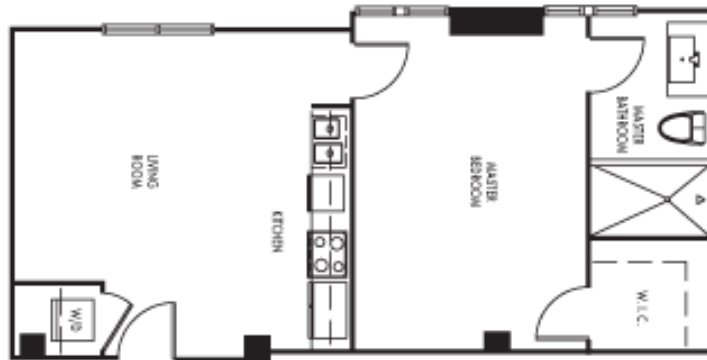

Caribbean

1 BEDROOM / 1 BATH

TOTAL 704 sq.ft.

North Tower Unit - M

C A R I B B E A N