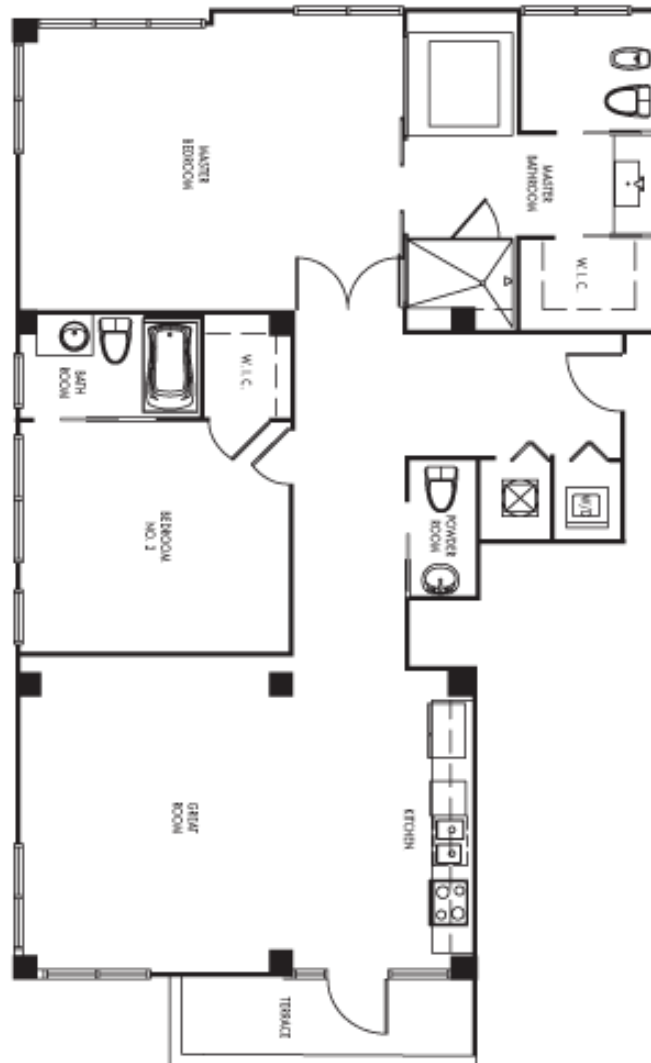

Caribbean

2 BEDROOM / 2.5 BATHS

TOTAL 1,612 sq.ft.

North Tower Unit - L

C A R I B B E A N