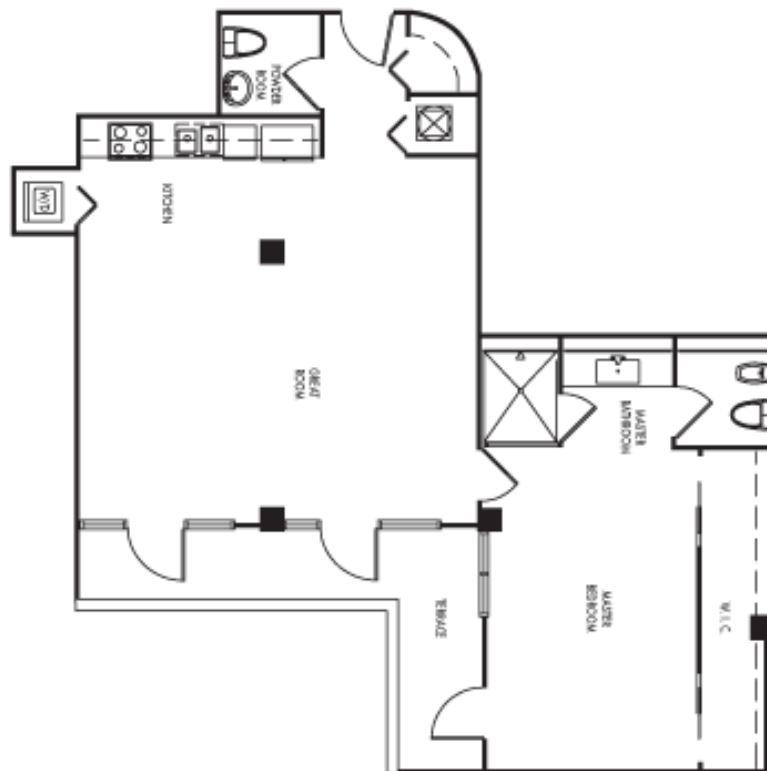

Caribbean

1 BEDROOM / 1.5 BATHS

TOTAL 1,129 sq.ft.

North Tower Unit - K

C A R I B B E A N