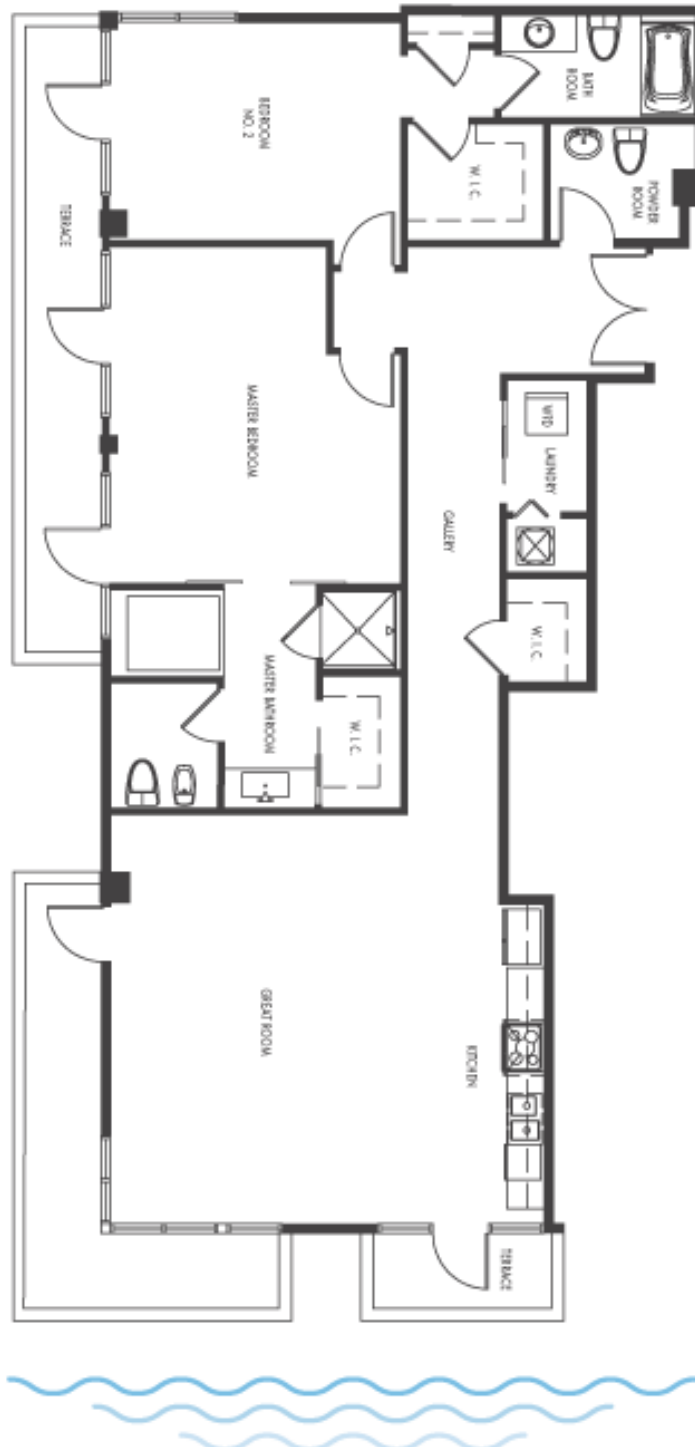

Caribbean

North Tower Unit - G

2 BEDROOM / 2.5 BATHS TOTAL 1,748 sq.ft.

C A R I B B E A N