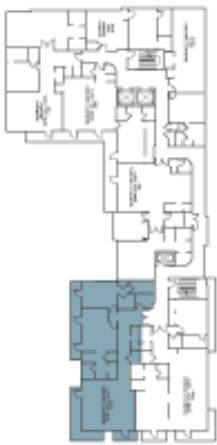

Caribbean

North Tower Unit - G

2 BEDROOM / 2.5 BATHS TOTAL 1,748 sq.ft.

C A R I B B E A N