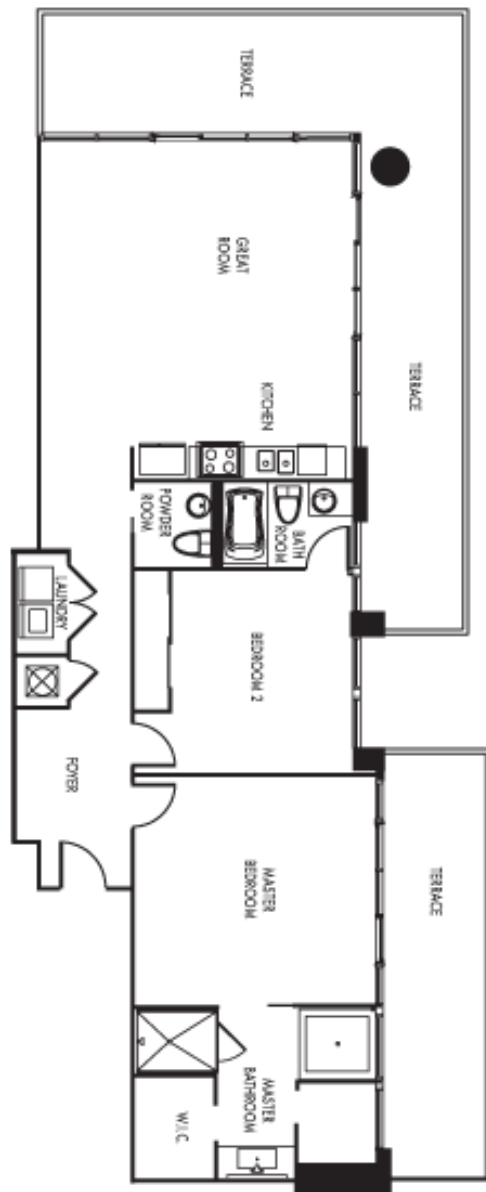

Caribbean

South Tower Unit - D

CARIBBEAN

3 BEDROOM / 3.5 BATHS

TOTAL 2,322 sq.ft.