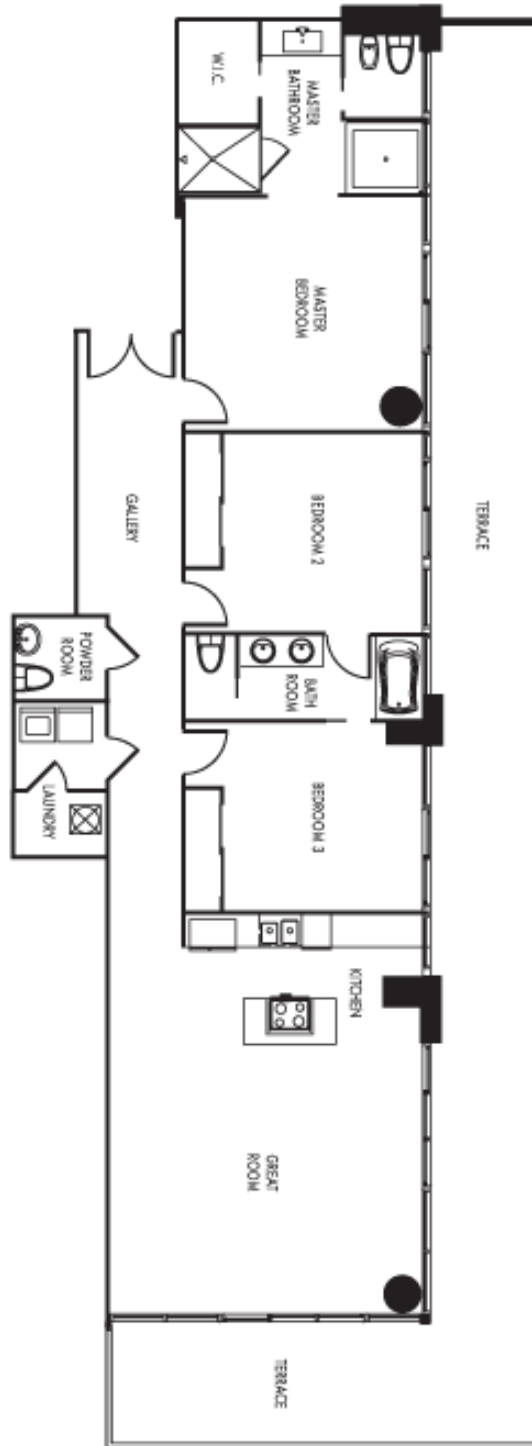

Caribbean

South Tower Unit - B

C A R I B B E A N

3 BEDROOM / 2.5 BATHS

TOTAL 2,322 sq.ft.