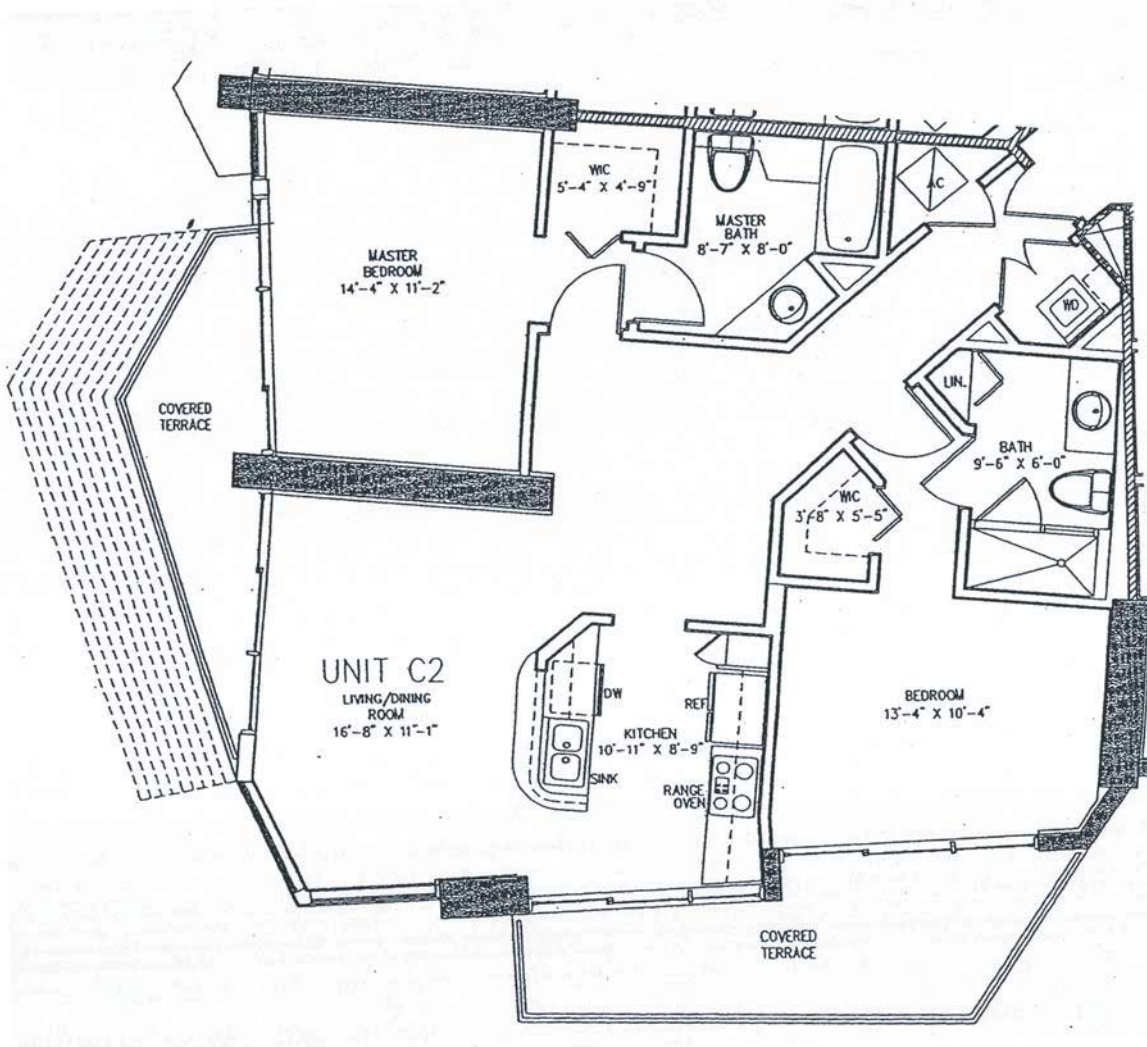

Bel Aire on the Ocean

UNIT "C2" FLOOR PLAN

AREA A/C	1,097 S.F.
AREA TERRACE	190- 314 S.F.
TOTAL AREA	1,287-1,411 S.F.