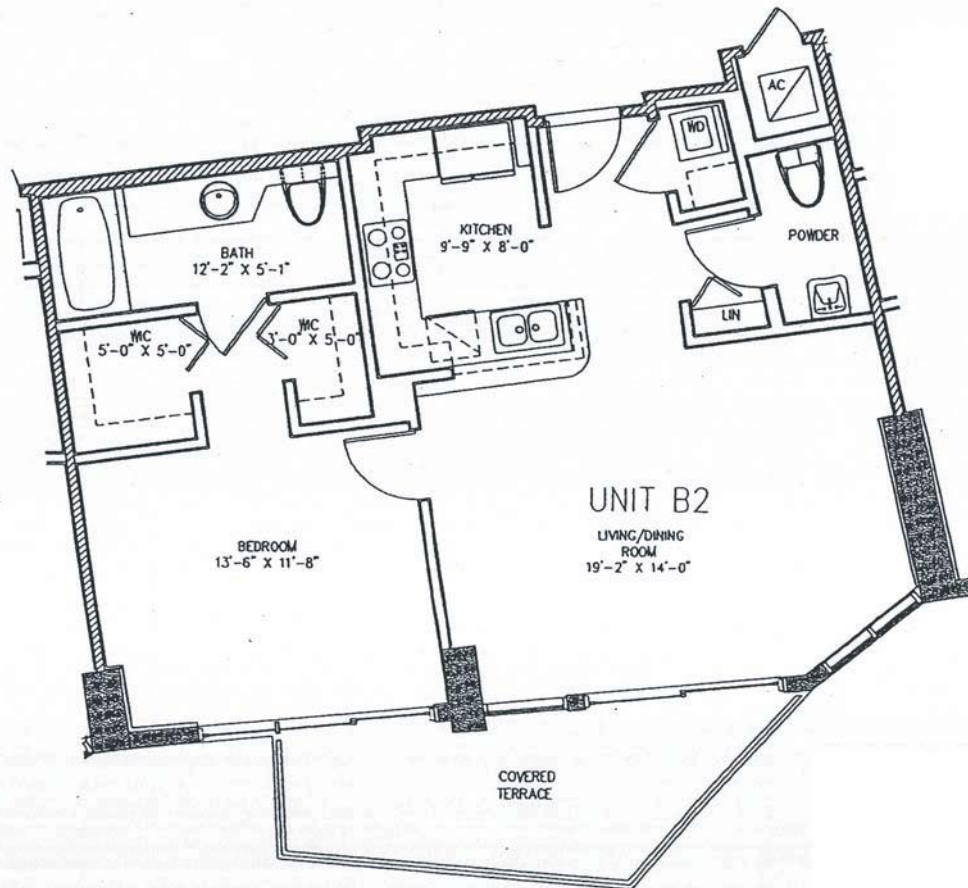

Bel Aire on the Ocean

UNIT "B2" FLOOR PLAN

AREA A/C	805 S.F.
AREA TERRACE	115 S.F.
TOTAL AREA	920 S.F.