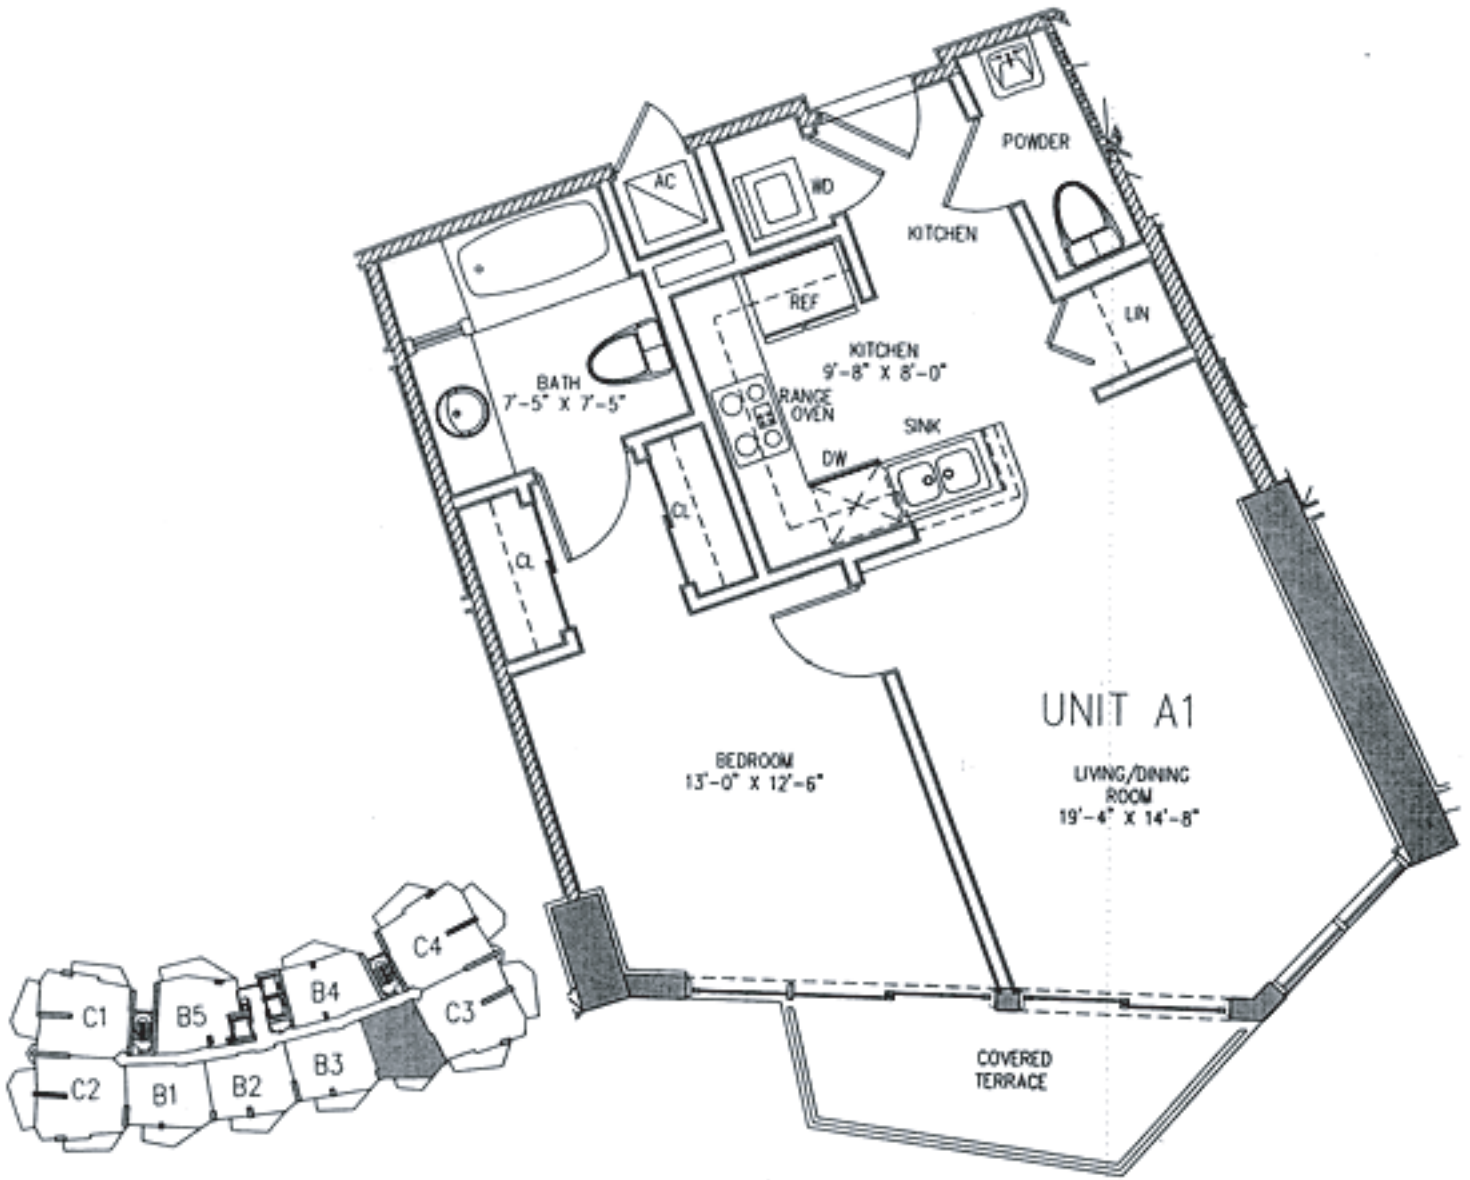

Bel Aire on the Ocean

UNIT "A1" FLOOR PLAN

AREA A/C	678 S.F.
AREA TERRACE	52 S.F.
TOTAL AREA	730 S.F.