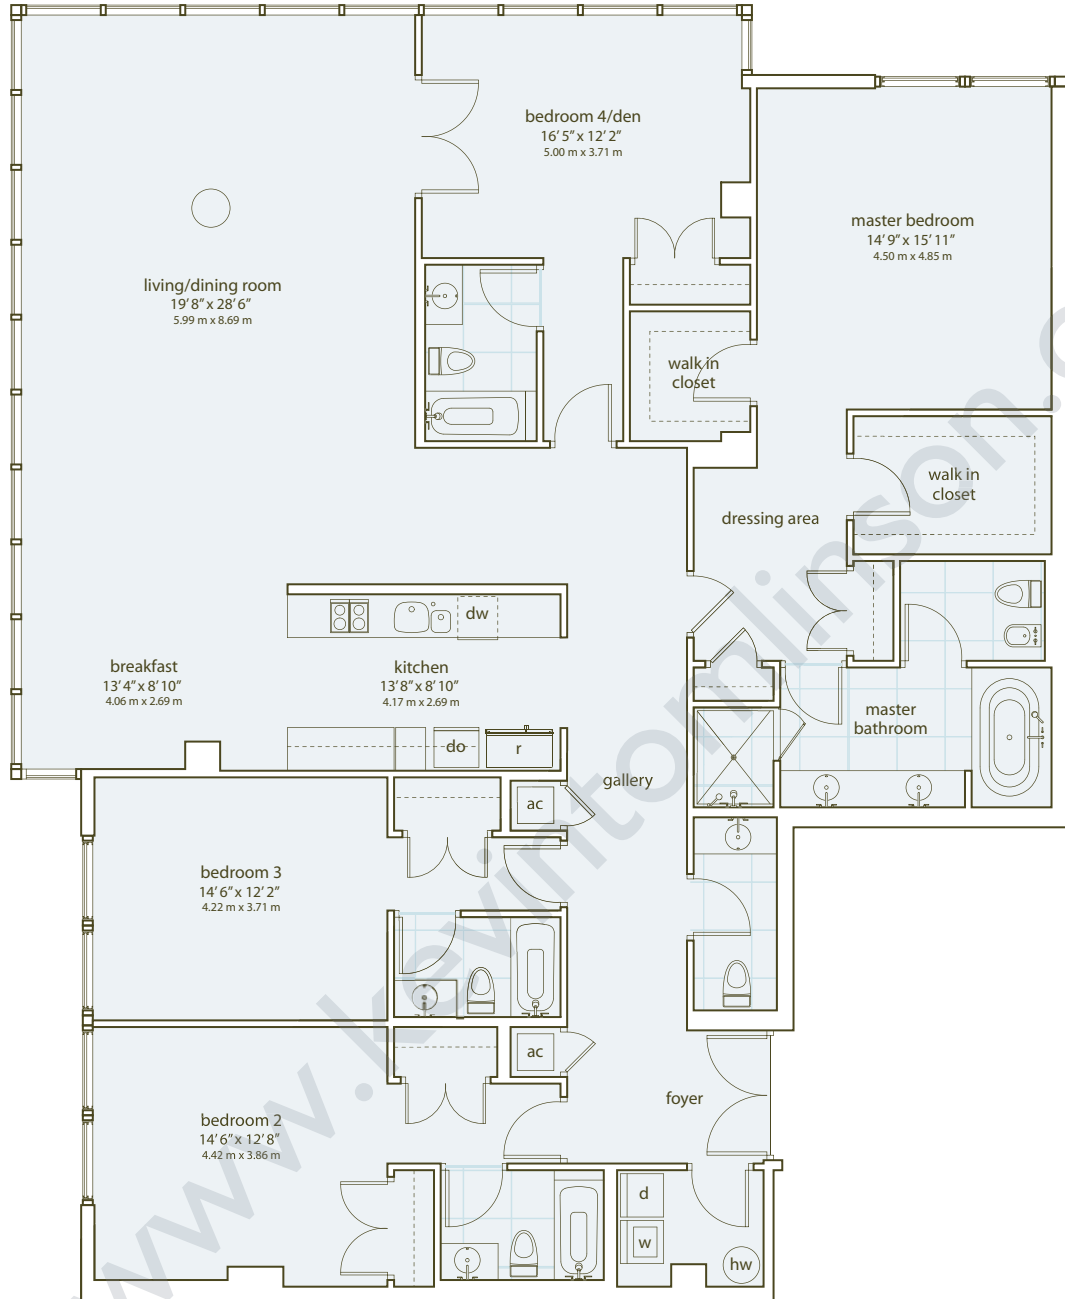

Aqua Condos

residences 701
801
901

scale: 1/4" = 1'0"

<p>west elevation</p>	<p>key plan</p>	<p>area measurements</p> <table border="1"> <tr> <td>total</td> <td>2766 sq ft</td> <td>256.97 meters²</td> </tr> </table>	total	2766 sq ft	256.97 meters ²	<p>spear residences 701,801,901</p>
total	2766 sq ft	256.97 meters ²				