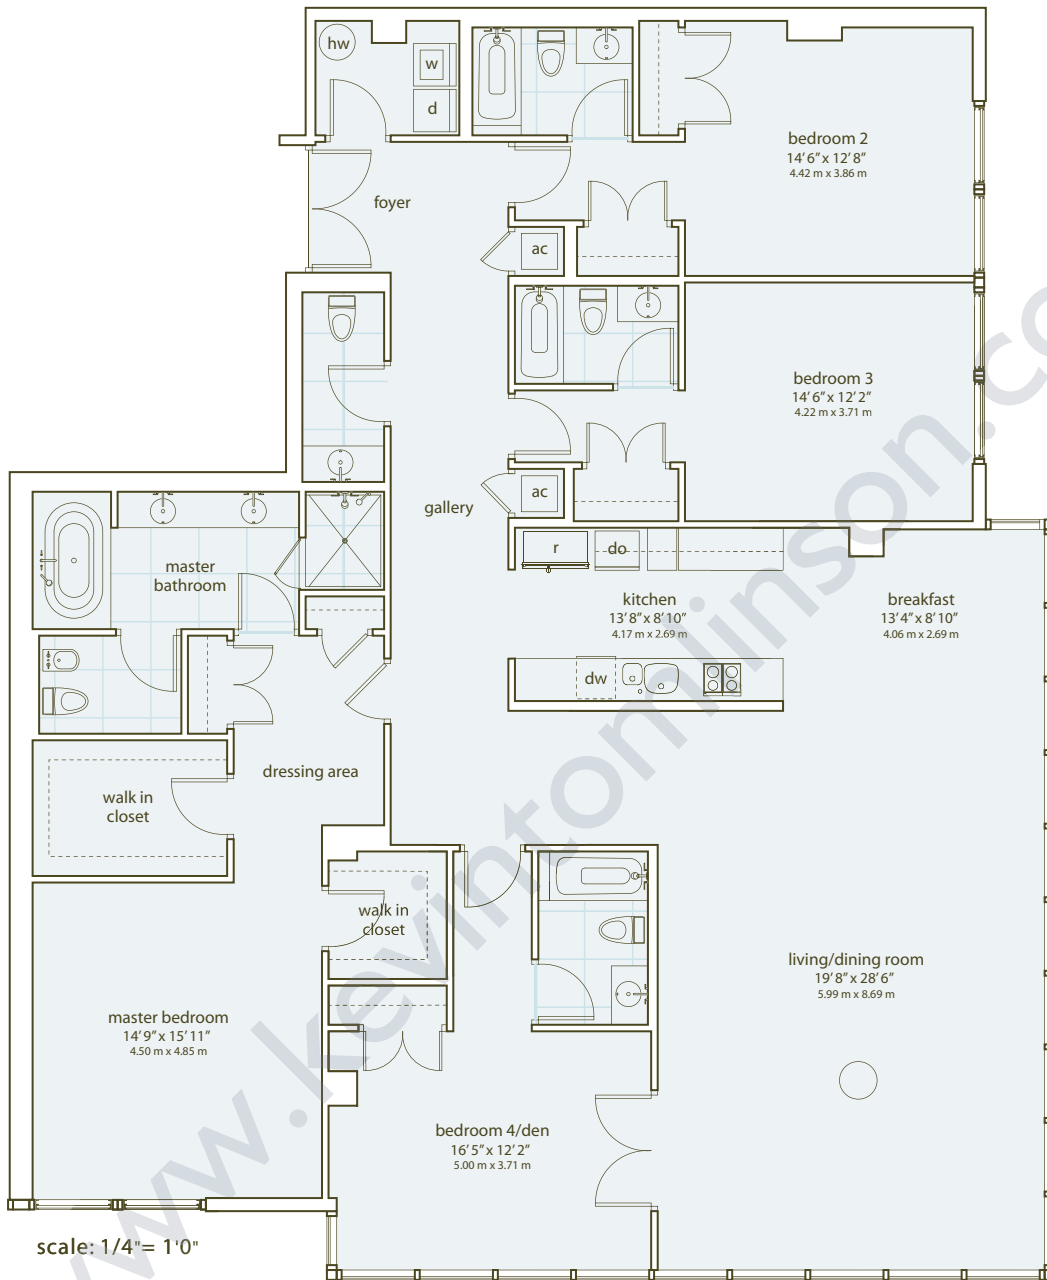

Aqua Condos

residences 404
504
604

area measurements

total	2766 sq ft	256.97 meters
-------	------------	---------------

spear
residences 404,504,604