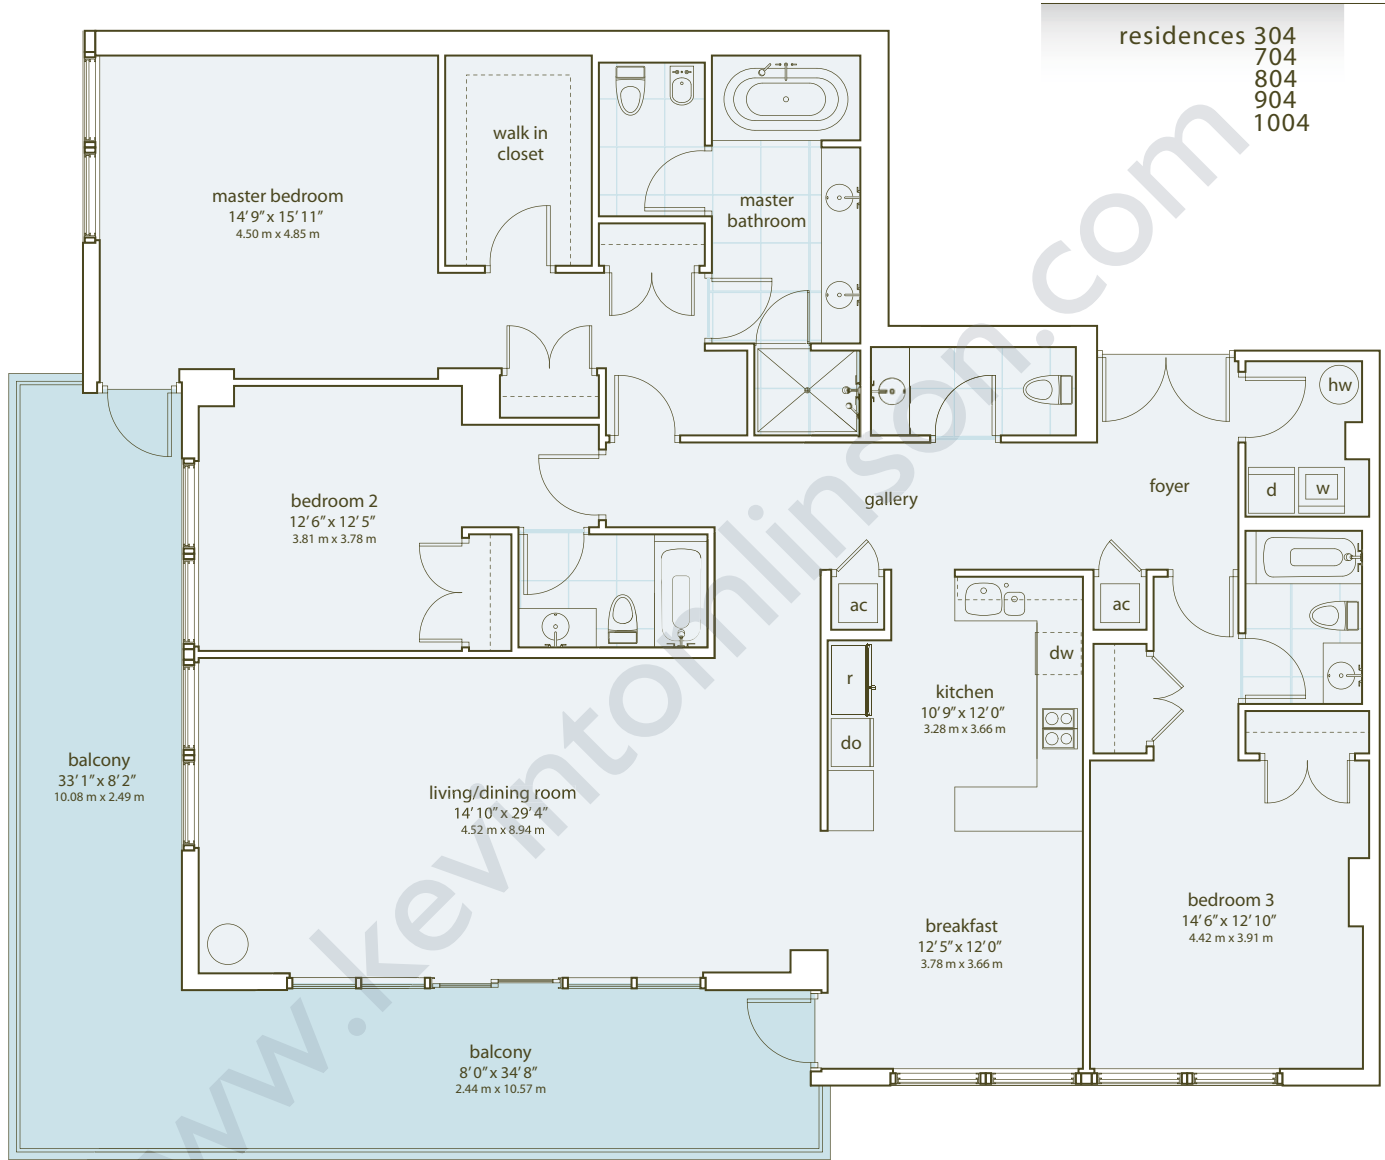

# Aqua Condos

scale: 1/4" = 1'0"

area measurements

total	2762 sq ft	256.61 meters <sup>2</sup>
enclosed area	2223 sq ft	206.52 meters <sup>2</sup>
balcony	539 sq ft	50.09 meters <sup>2</sup>

spear  
residences 304,704,804,904,1004