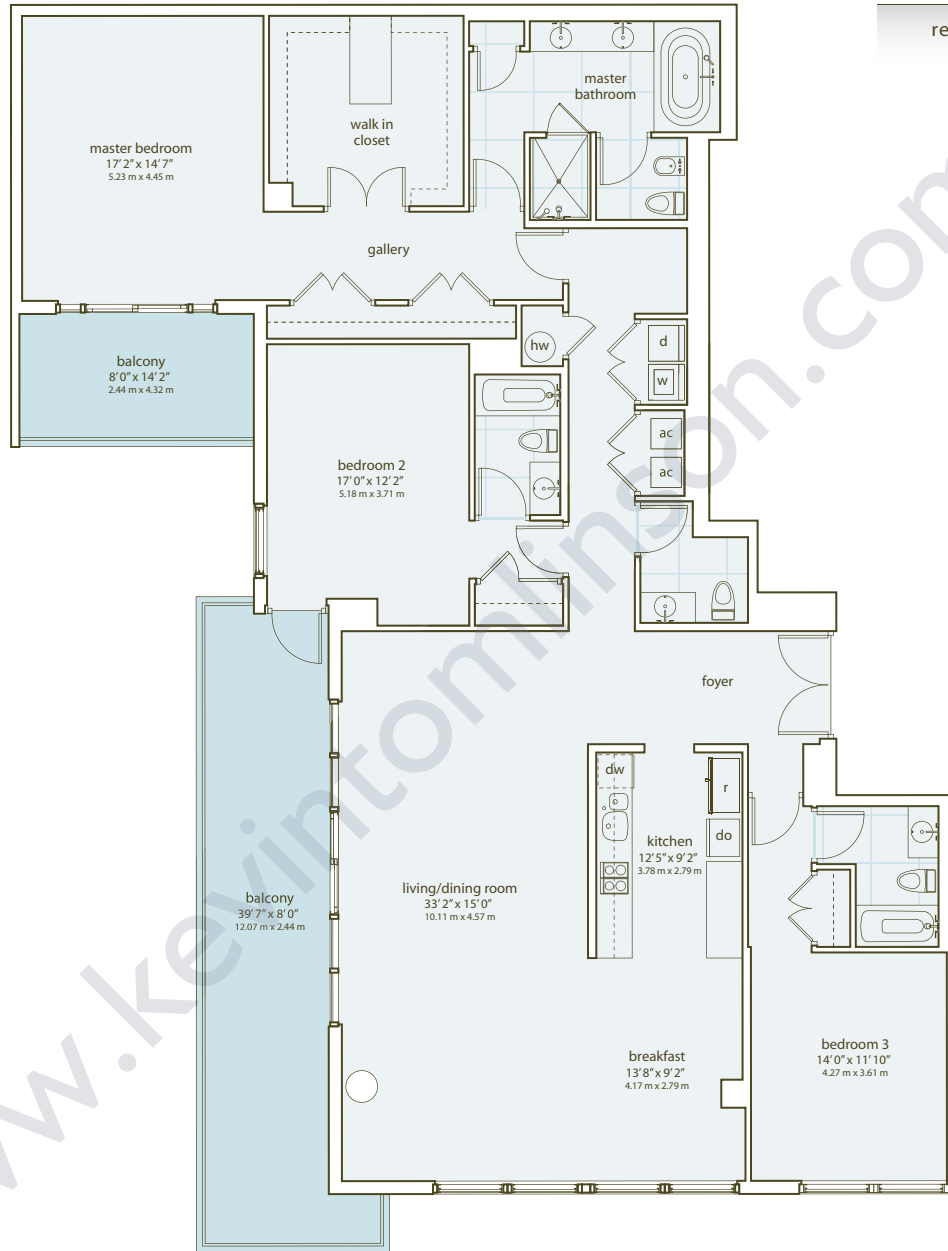

Aqua Condos

- residences 303
- 403
- 503
- 603
- 703
- 803
- 903
- 1003

scale: 1/4" = 1'0"

area measurements	
total	2777 sq ft 258.00 meters ²
enclosed area	2339 sq ft 217.30 meters ²
balconies	438 sq ft 40.70 meters ²

spear
residences 303,403,503,603,703,803,903,1003