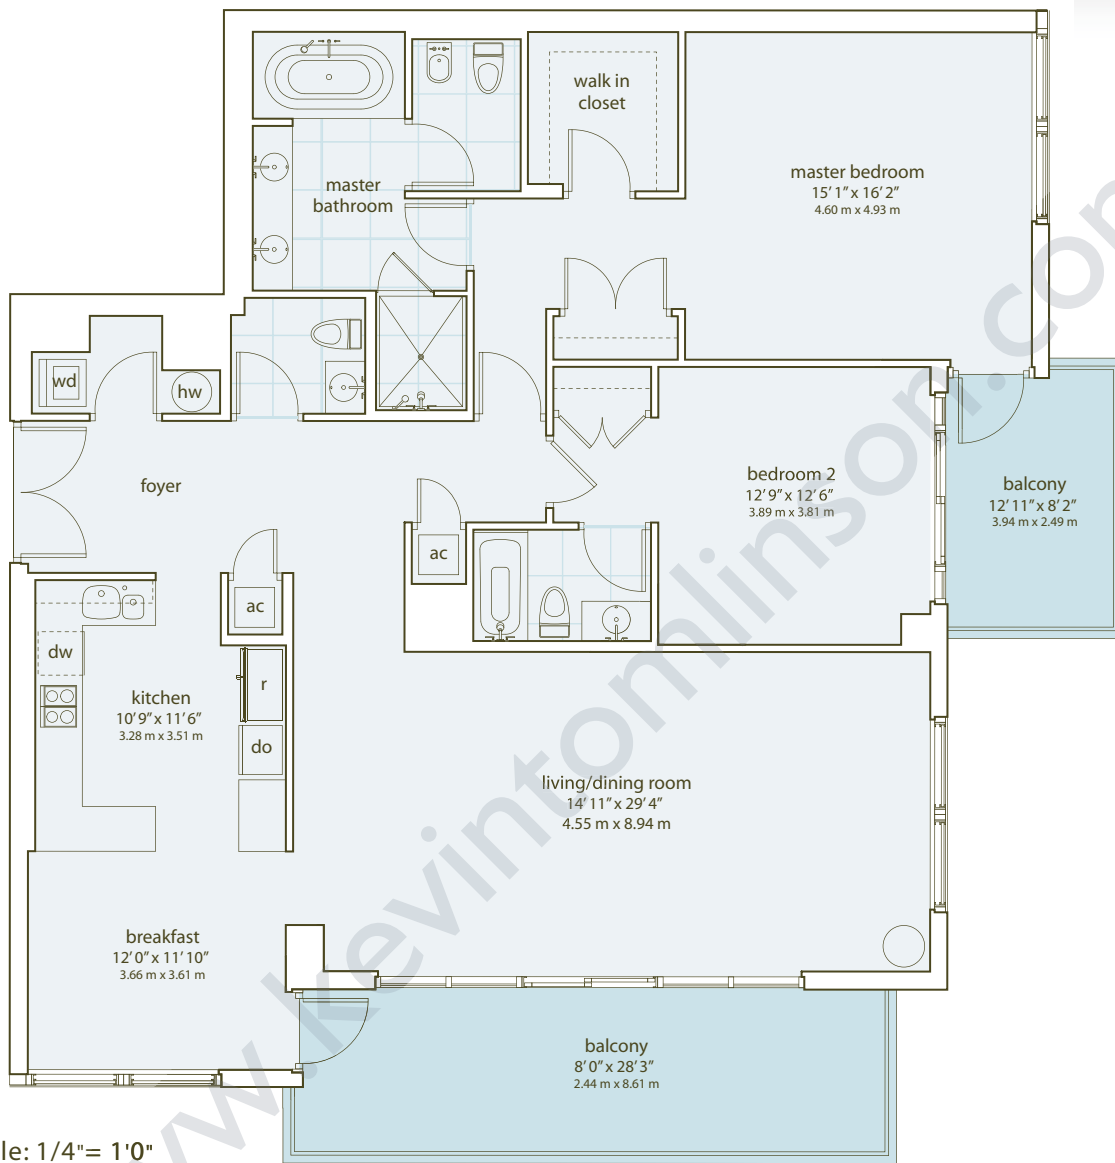

Aqua Condos

residences 302
402
502
602
702
802
902
1002

area measurements		
total	2096 sq ft	194.73 meters ²
enclosed area	1773 sq ft	164.72 meters ²
balconies	323 sq ft	30.01 meters ²

spear
residences 302,402,502,602,702,802,902,1002