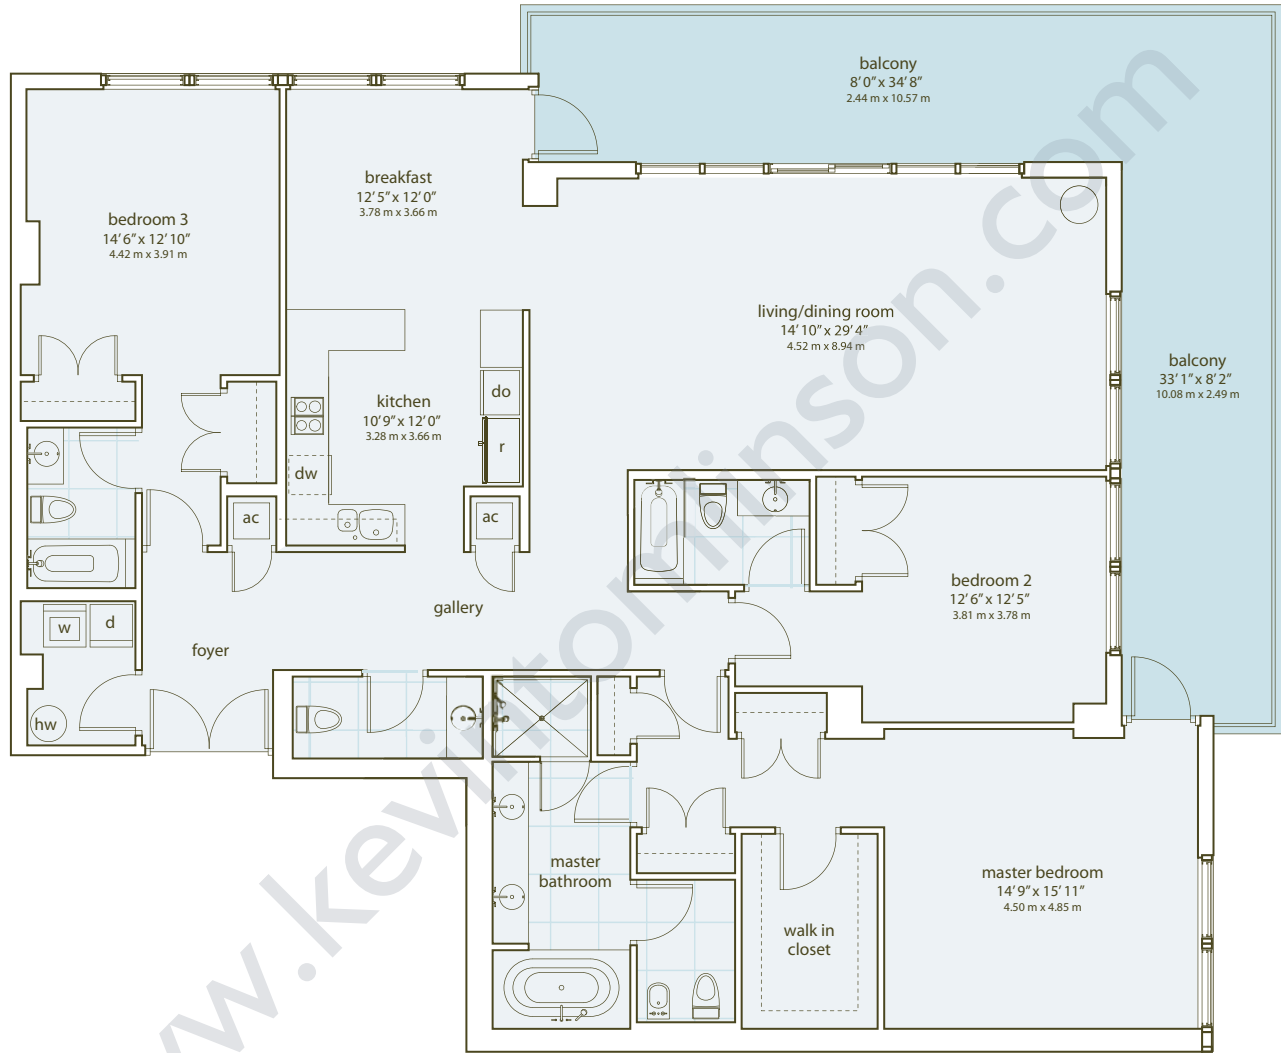

Aqua Condos

residences 301
401
501
601
1001

scale: 1/4" = 1'0"

area measurements			
total	2762 sq ft	256.61 meters ²	
enclosed area	2223 sq ft	206.52 meters ²	
balcony	539 sq ft	50.09 meters ²	

spear
residences 301,401,501,601,1001