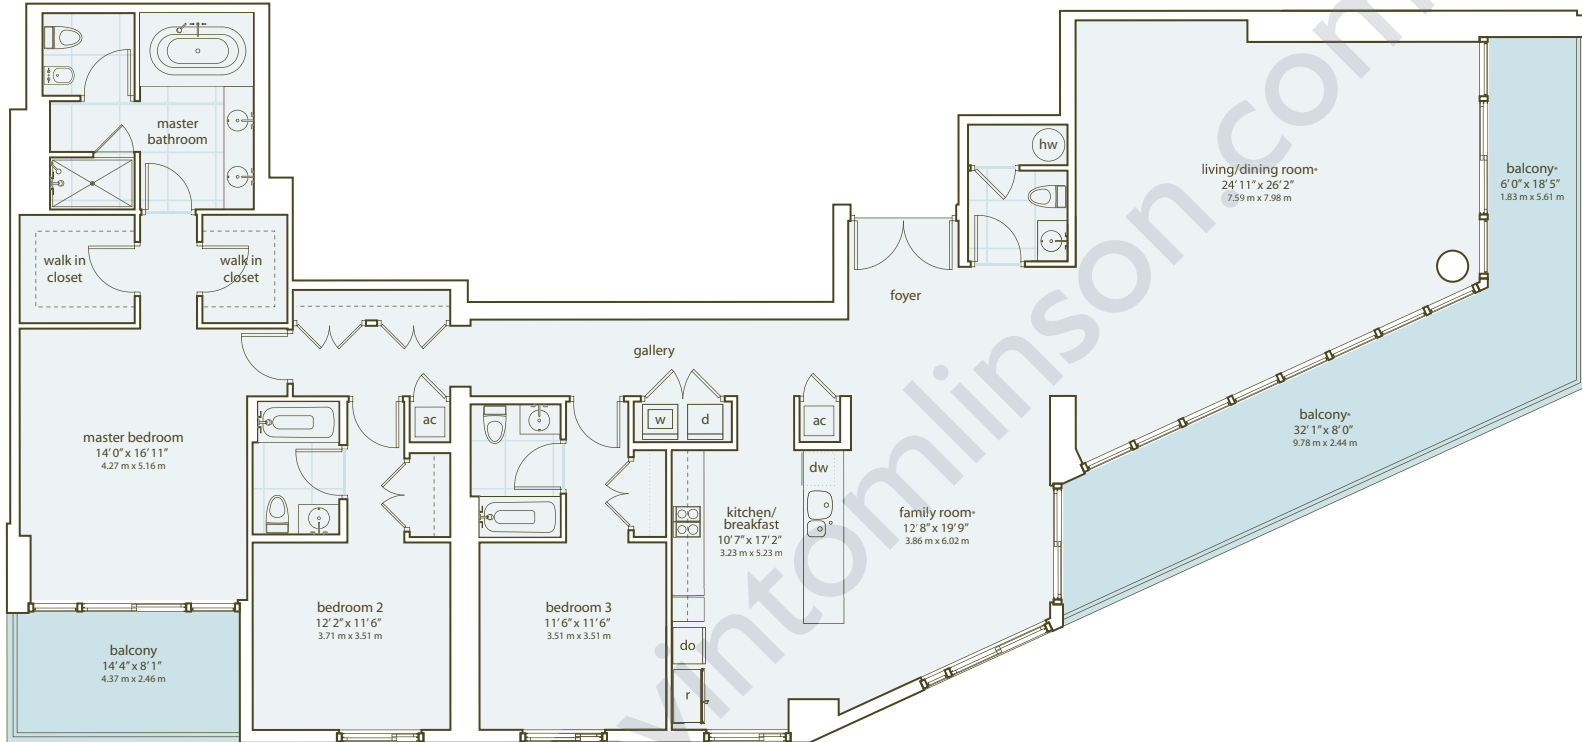

Aqua Condos

residences 302
402
502
602
702
802
902

scale: 1/4" = 1'0"

*irregular room

area measurements			
total	2865 sq ft	266.21 meters ²	
enclosed area	2386 sq ft	221.66 meters ²	
balconies	479 sq ft	44.55 meters ²	