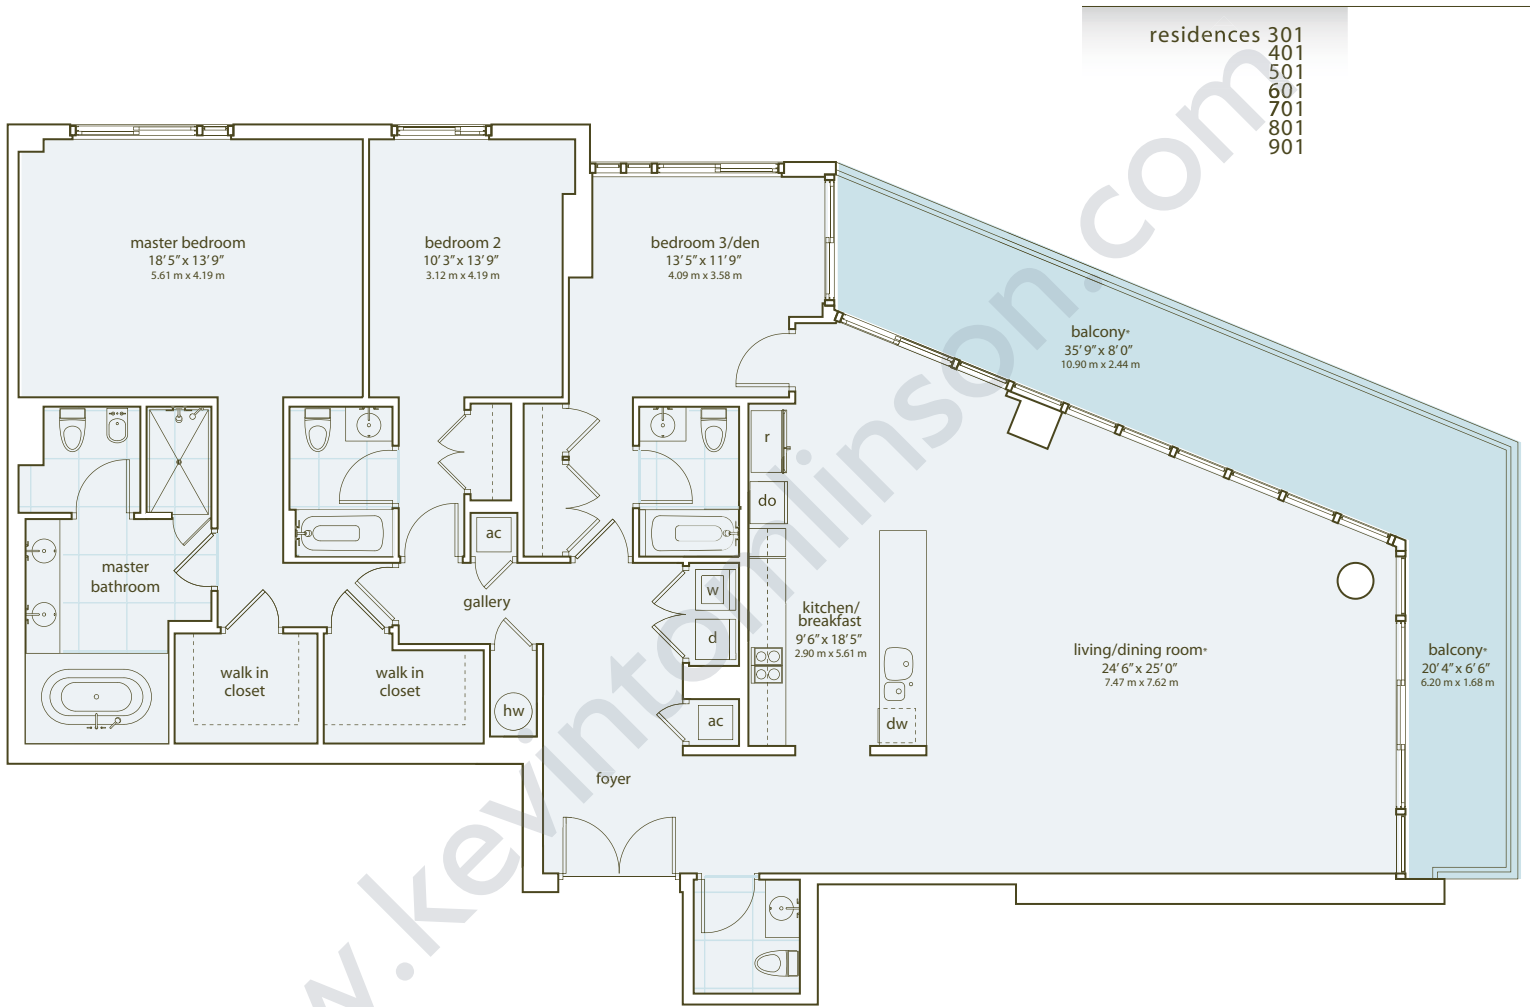

# Aqua Condos

scale: 1/4" = 1'0"

\*irregular room

area measurements	
total	2583 sq ft    240.03 meters <sup>2</sup>
enclosed area	2163 sq ft    200.94 meters <sup>2</sup>
balcony	420 sq ft    39.09 meters <sup>2</sup>