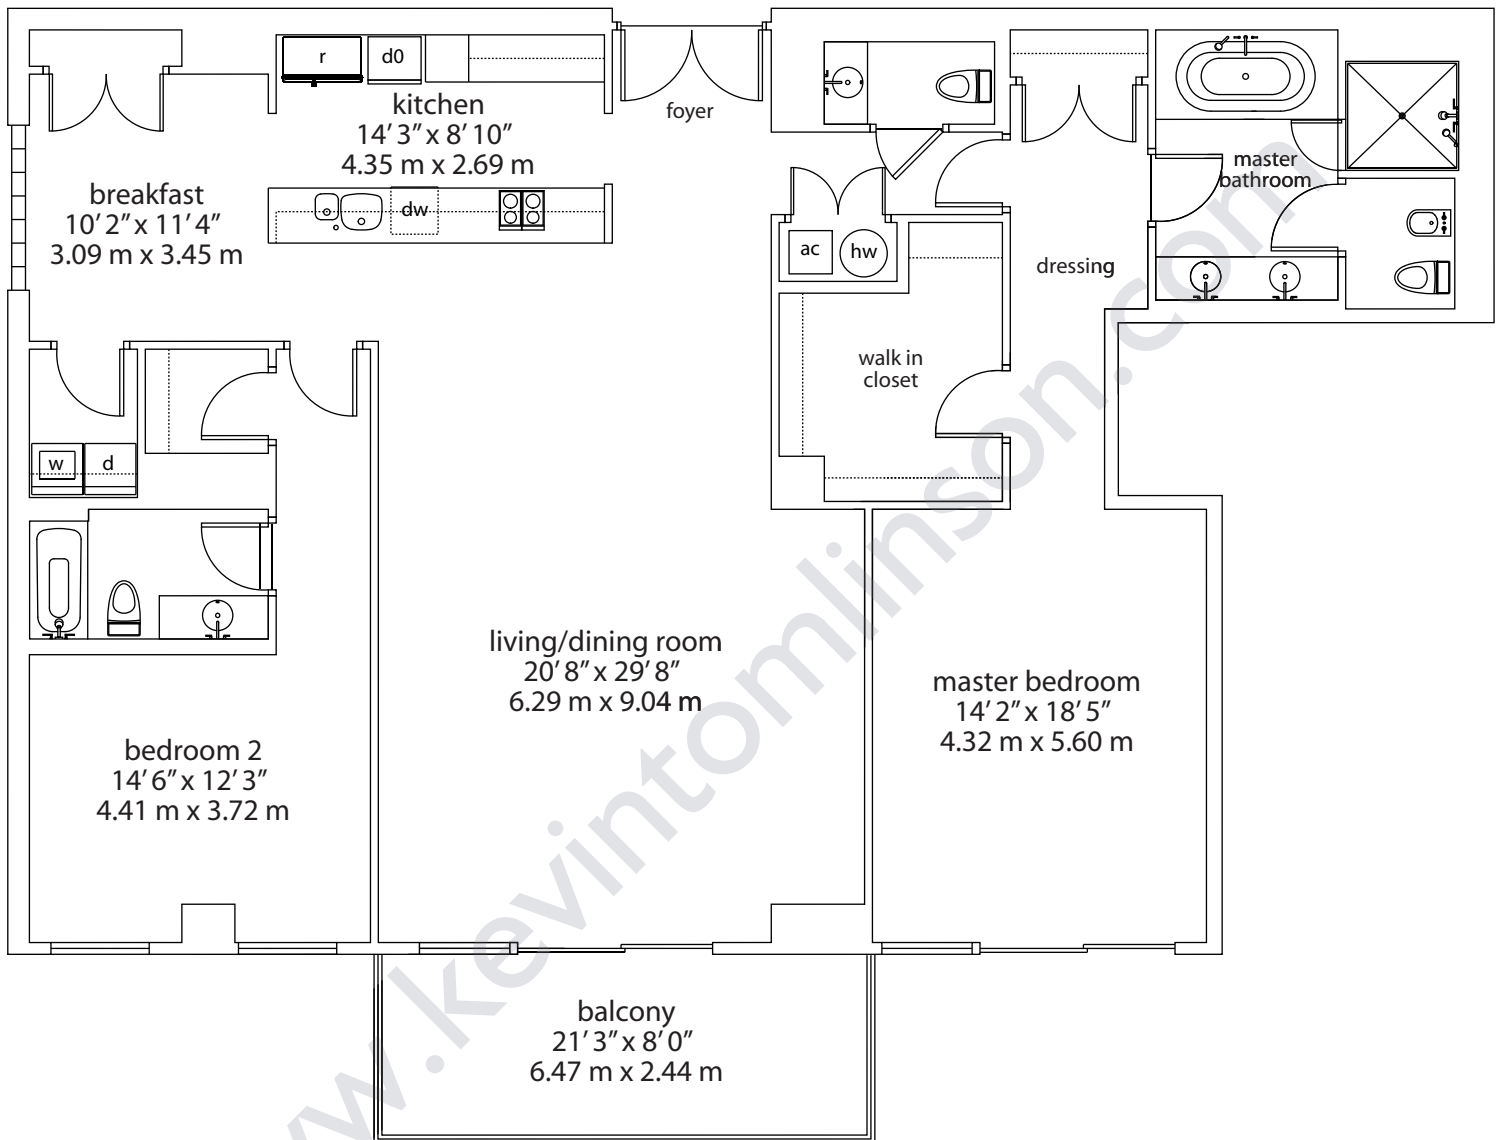

Aqua Condos

residences 904
1004

area measurements

total 2145 sq ft 199.27 meters²

enclosed area 1975 sq ft 183.48 meters²

terrace/balcony 170 sq ft 15.79 meters²

chatham
residences 904, 1004