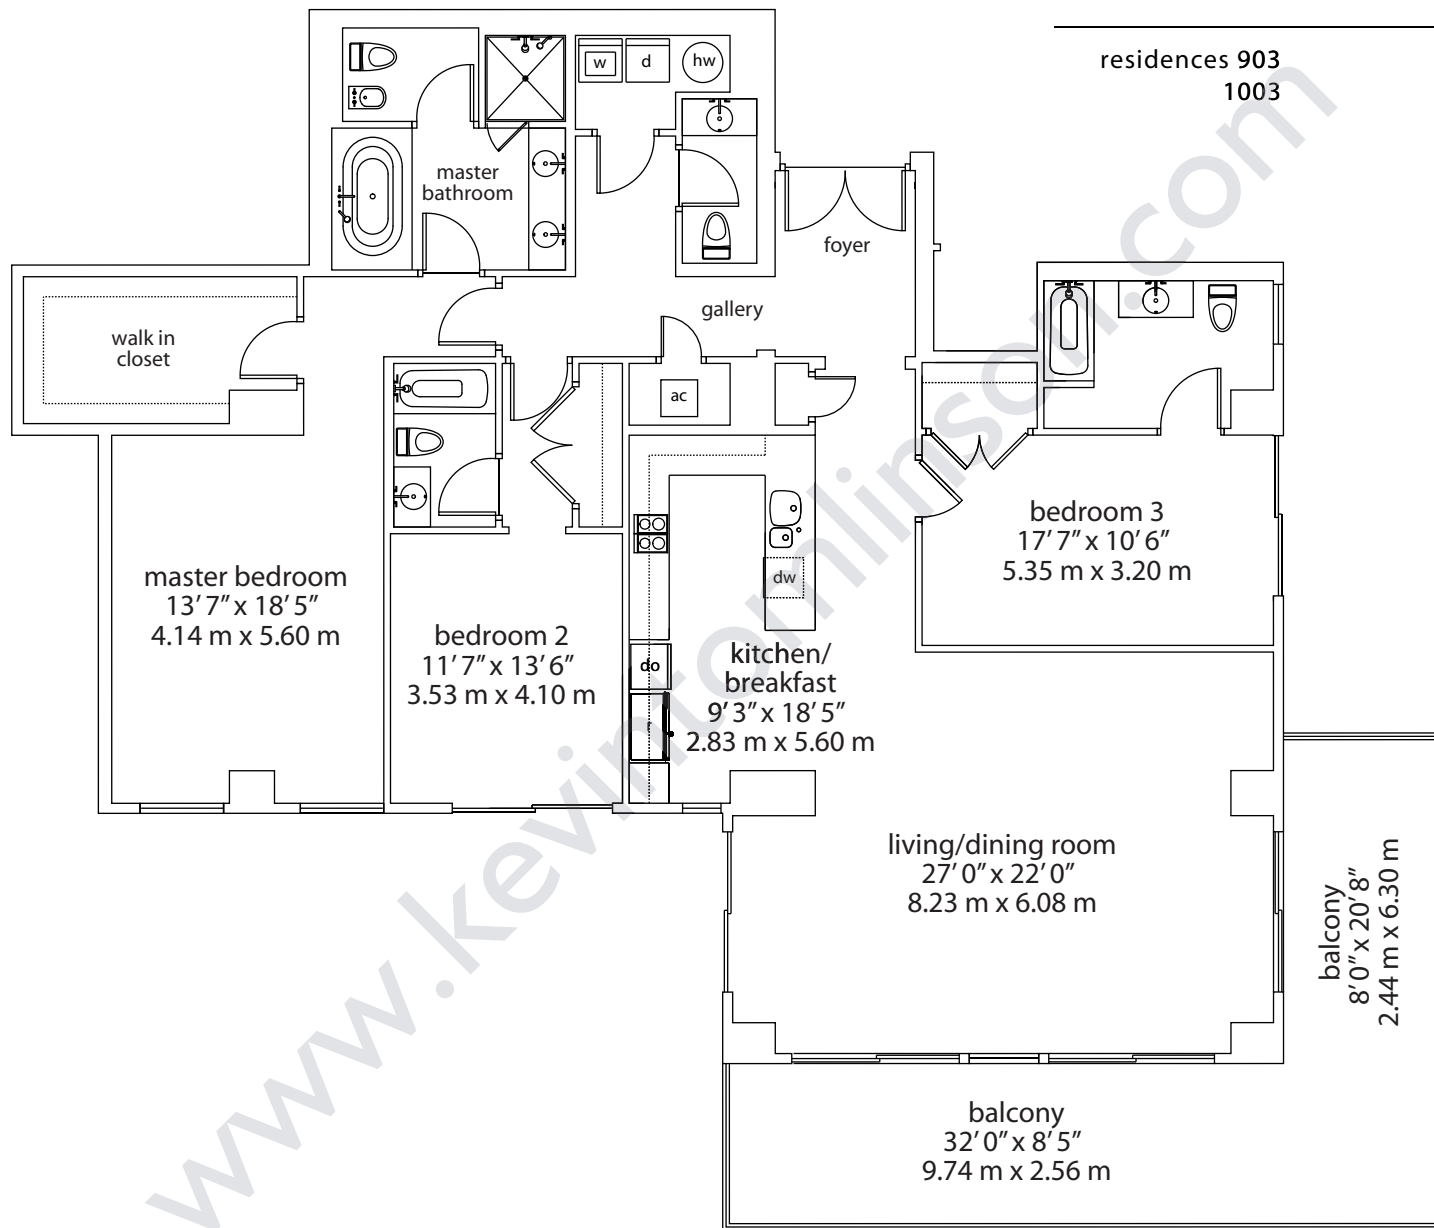

# Aqua Condos

area measurements

total 2519 sq ft 234.02 meters<sup>2</sup>

enclosed area 2096 sq ft 194.72 meters<sup>2</sup>

terrace/balcony 423 sq ft 39.30 meters<sup>2</sup>

**chatham**  
residences 903, 1003