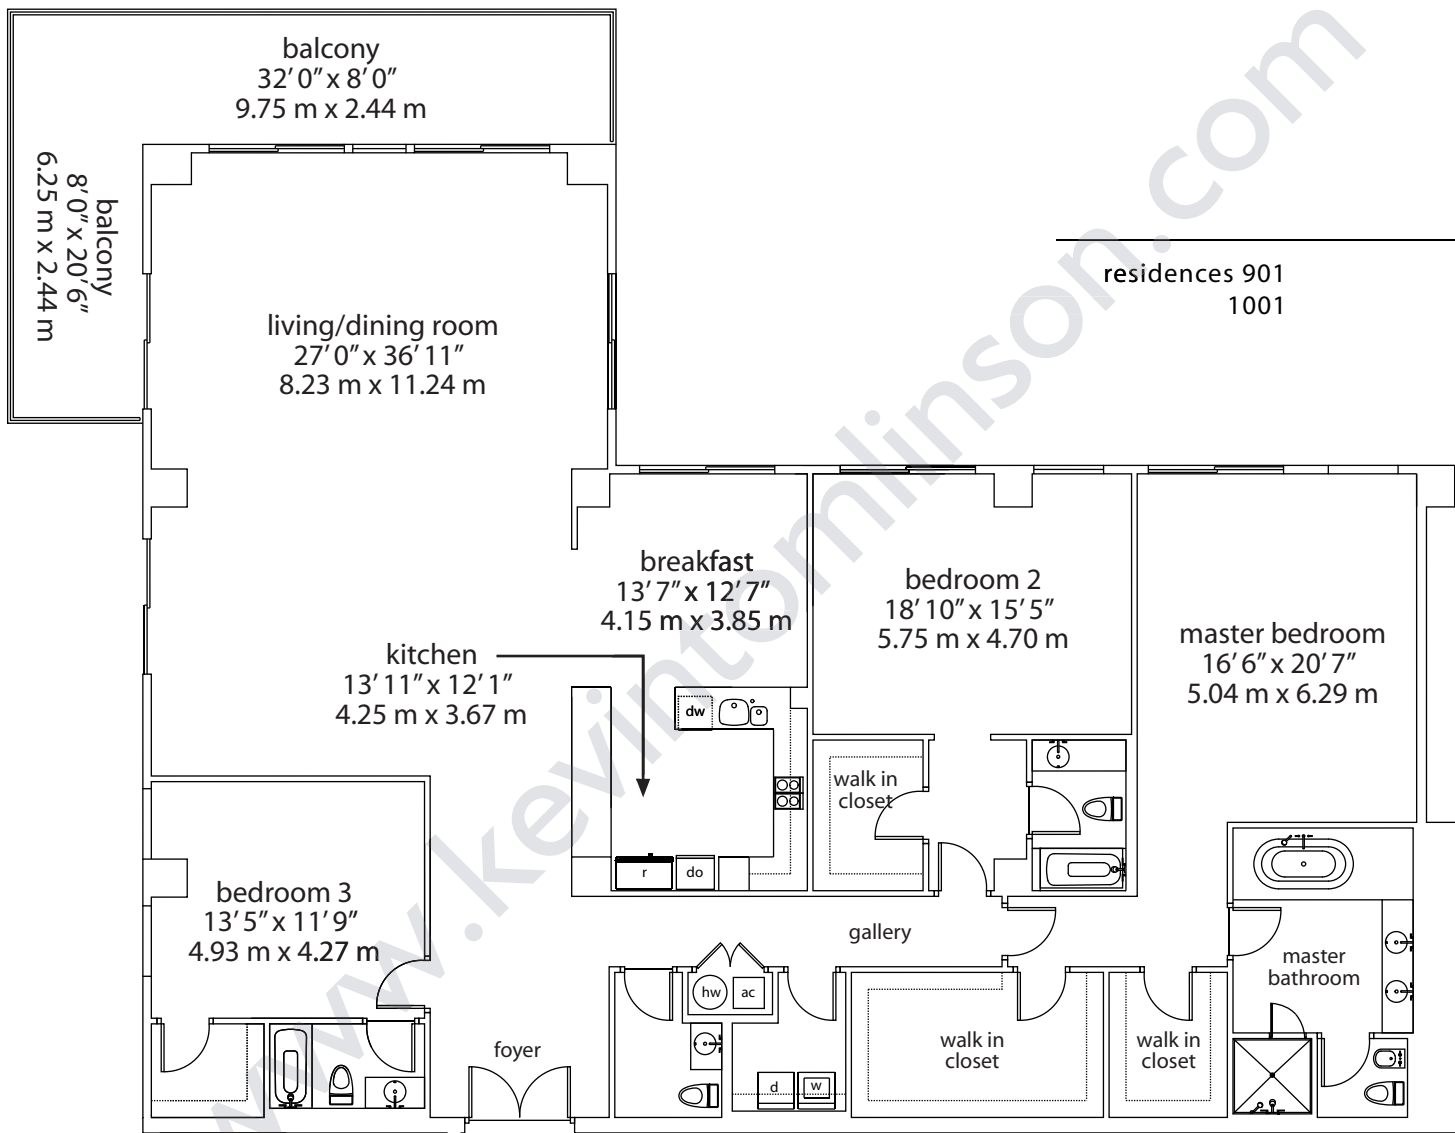

Aqua Condos

area measurements		
total	3724 sq ft	345.96 meters ²
enclosed area	3304 sq ft	306.94 meters ²
terrace/balcony	420 sq ft	39.02 meters ²

chatham
residences 901, 1001