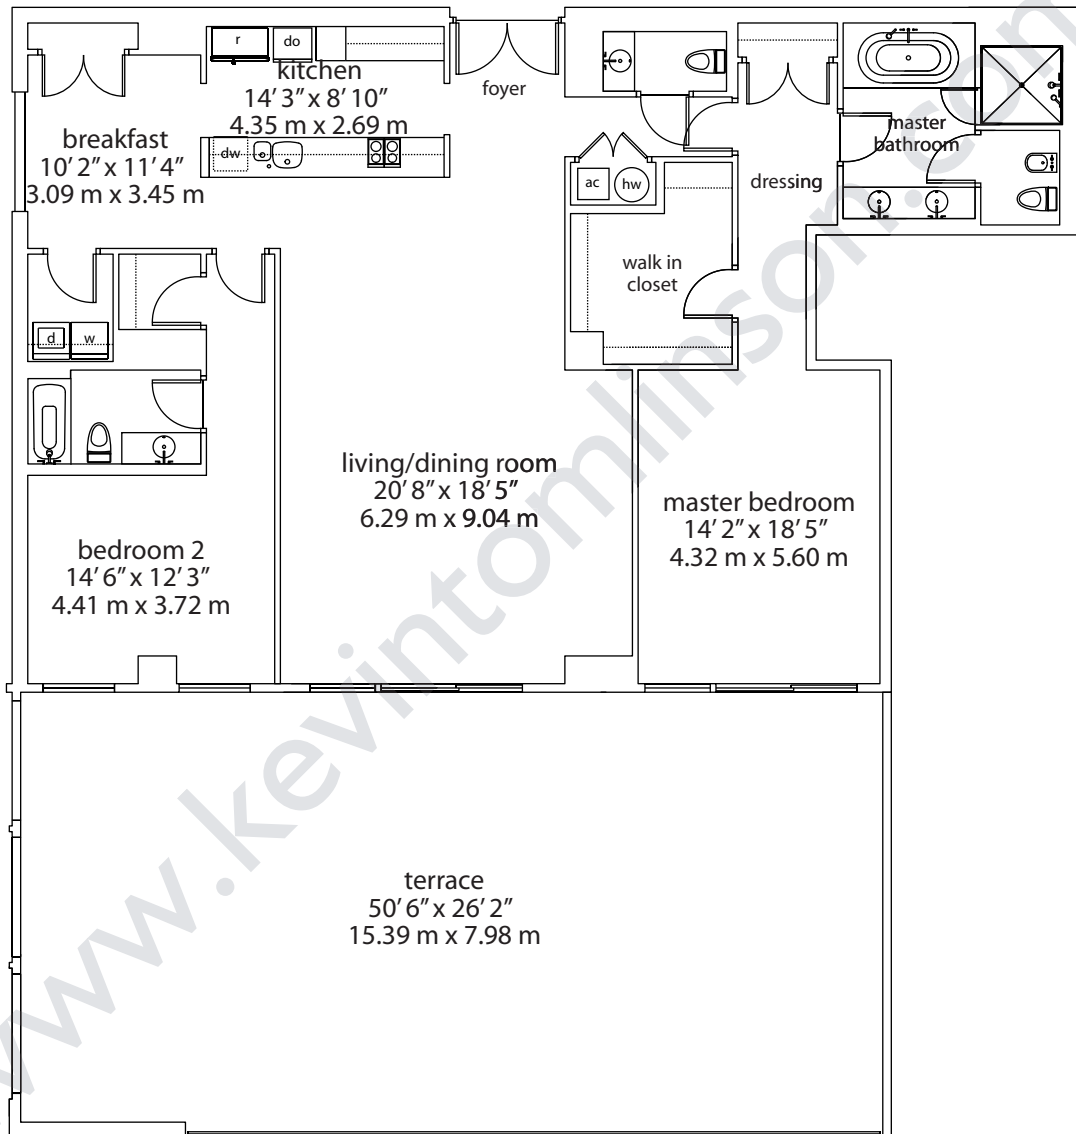

# Aqua Condos

residences 804

area measurements			chatham residences 804
total	3290 sq ft	305.64 meters <sup>2</sup>	
enclosed area	1975 sq ft	183.48 meters <sup>2</sup>	
terrace/balcony	1315 sq ft	122.16 meters <sup>2</sup>	