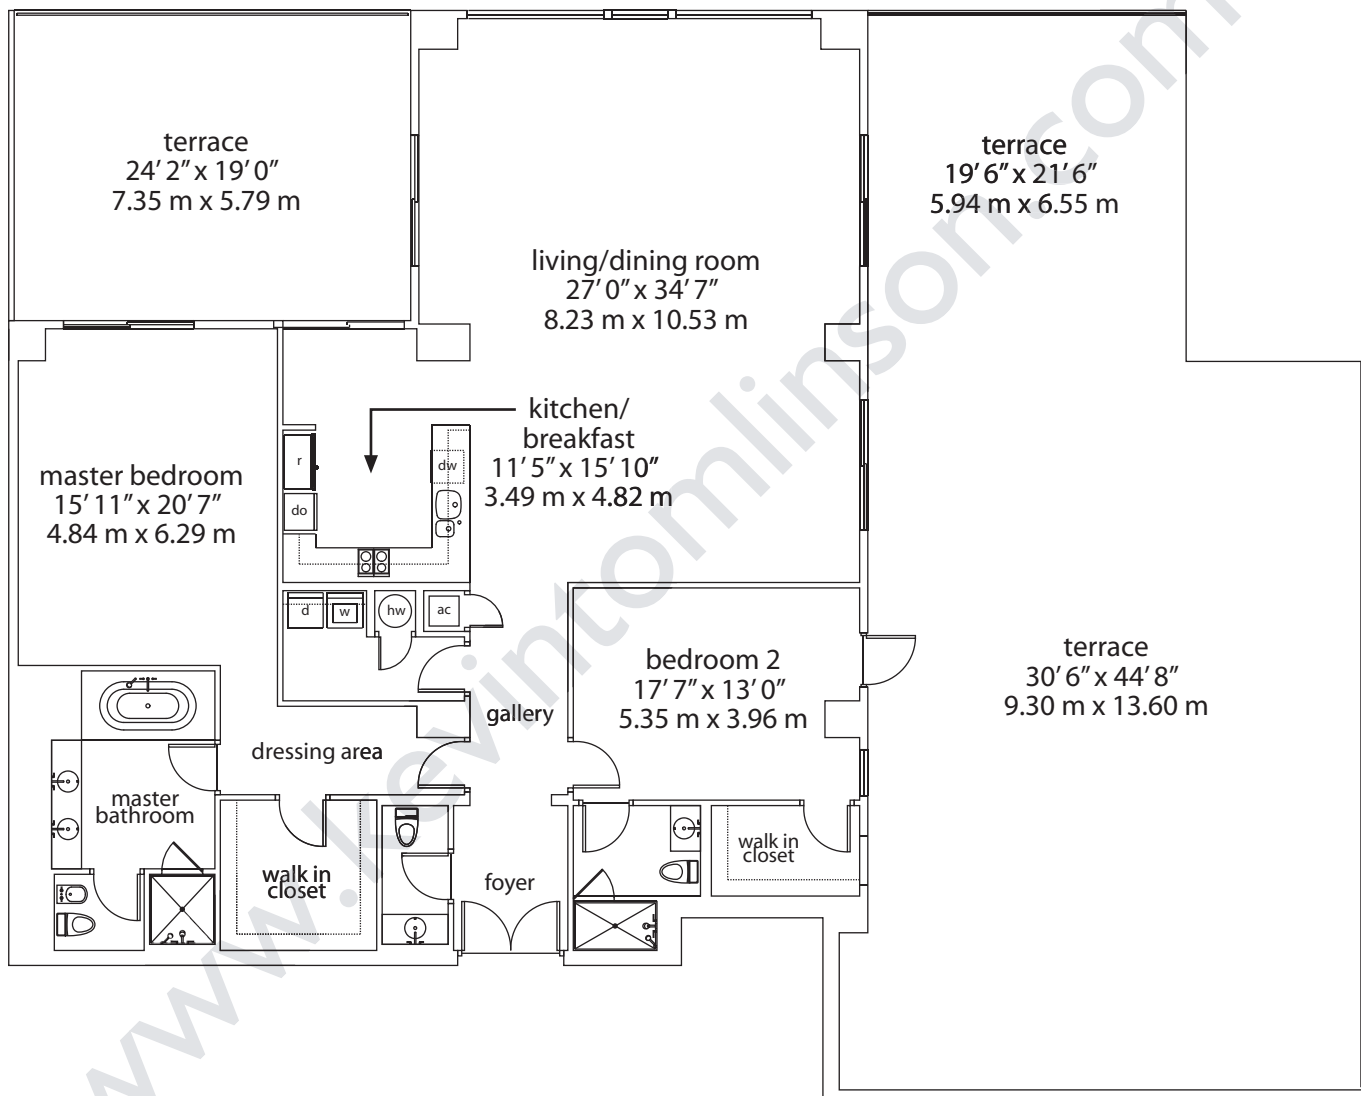

# Aqua Condos

residences 802

area measurements

total 4632 sq ft 430.32 meters<sup>2</sup>

enclosed area 2378 sq ft 220.92 meters<sup>2</sup>

terrace/balcony 2254 sq ft 209.40 meters<sup>2</sup>

**chatham**  
residences 802